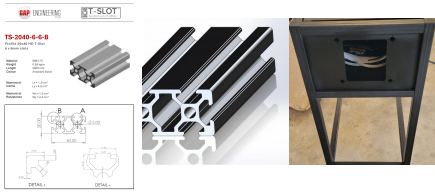

Price per meter

Product code: TS-2040-6-6-B

Colour: Black anodised

Bar length: 5800mm

[Read More](#)

SKU: N/A

Price: $23.20 Ex GST per Meter

Categories: [20 Series](#), [T slot Aluminium Profiles](#), [T Slot profile and accessories](#)

Tags: [20 Series](#), [2040](#), [6mm Slot](#), [Aluminium Extrusion](#), [Mat Black](#), [T-Slot](#)