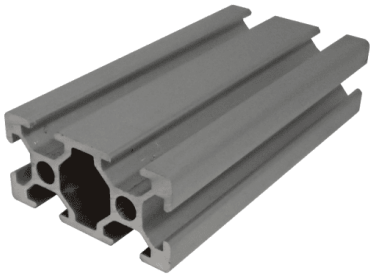

PROFILE 20X40 - 6MM SLOT ANODISED CLEAR