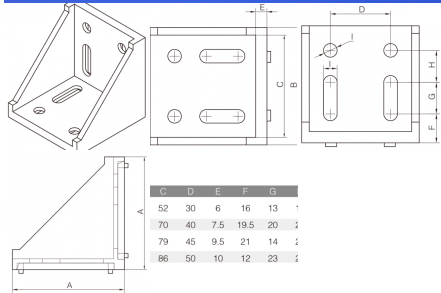

PRODUCT CATALOGUE

TABLE OF CONTENTS

4040 aluminium joining cross plate	2
---	----------

4040 ALUMINIUM JOINING CROSS PLATE

DIE CAST GUSSET BRACKET 80X80

MK-RSADCB-8080

[Read More](#)

SKU: N/A

Price: \$12.00

Categories: [Accessories](#), [Cast Aluminium corner brackets](#), [Joint accessories](#), [T Slot profile and accessories](#)

Tags: [4040 aluminium joining cross plate](#), [8020](#), [Aluminium](#), [aluminiumprofile](#), [T Slot](#), [T slot 2020 joining cross plate](#), [T Slot accessories](#), [T Slot Aluminium](#), [T Slot Joint](#), [T Slot nuts](#), [T-Slot aluminium extrusion](#)

JOINING CROSS PLATE 4040

CP-JPCS-4040

Aluminium cross joining plate for 4040 T-Slot Aluminium extrusions

[Read More](#)

SKU: N/A

Price: \$12.00

Categories: [Accessories](#), [Connecting plates](#), [Joint accessories](#), [T Slot profile and accessories](#)