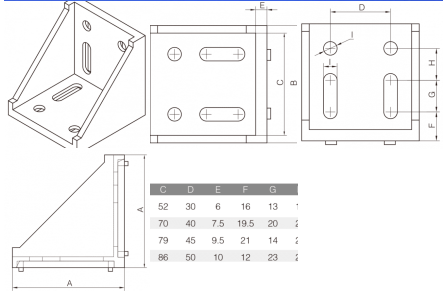

PRODUCT CATALOGUE

TABLE OF CONTENTS

Services 2

SERVICES

DIE CAST GUSSET BRACKET 80X80

MK-RSADCB-8080

[Read More](#)

SKU: N/A

Price: \$12.00

Categories: [Accessories](#), [Cast Aluminium corner brackets](#), [Joint accessories](#), [T Slot profile and accessories](#)

Tags: [4040 aluminium joining cross plate](#), [8020](#), [Aluminium](#), [aluminiumprofile](#), [T Slot](#), [T slot 2020 joining cross plate](#), [T Slot accessories](#), [T Slot Aluminium](#), [T Slot joint](#), [T Slot nuts](#), [T-Slot aluminium extrusion](#)

JOINING CROSS PLATE 4040

CP-JPCS-4040

Aluminium cross joining plate for 4040 T-Slot Aluminium extrusions

[Read More](#)

SKU: N/A

Price: \$12.00

Categories: [Accessories](#), [Connecting plates](#), [Joint accessories](#), [T Slot profile and accessories](#)