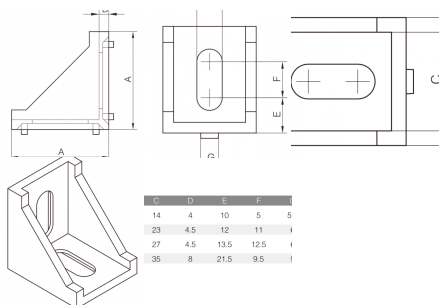

Tags: [10mm Slot](#), [45 Series](#), [4545](#), [Aluminium Extrusion](#), [T-Slot](#)

PROFILE 45X45 10MM SLOT ANODISED CLEAR

Price per meter

Product Code : TS-4545-10-4

Colour : Natural Anodised

Bar Length : 5800 mm

TYPE A DIE CAST CORNER BRACKET 45X45

AM-ADCB-4545-8

Cast aluminium corner bracket for joining and supporting t Slot Aluminium profiles and for attaching components.

[Read More](#)

SKU: N/A

Price: \$4.80 Ex GST

Categories: [Accessories](#), [Corner brackets](#), [Die cast corner brackets](#), [Joint accessories](#), [T Slot profile and accessories](#)

Tags: [4545](#), [Corner Bracket](#), [Die Cast Bracket](#), [M8](#), [Series 45](#), [T-Slot accessories](#), [T-Slot Joint](#)

INDEX

A

- Aluminium hinge 4545 2
- Articulated joint 45x45 3
- Articulated joint 45x45 with locking handle 3

E

- End Cap 45x45 black 4
- Extrusion machined corner bracket 135 degrees 4545 4

F

- Floor anchor 45x45 5