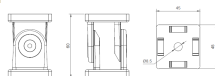

ARTICULATED JOINT 45X45 WITH LOCKING HANDLE

Part Number PJL-4545

[Read More](#)

SKU: N/A

Price: $15.02 Ex GST

Categories: [Articulated Joints](#), [T Slot profile and accessories](#)

Tags: [45 Series](#), [4545](#), [Articulated joint](#), [Locking handle](#), [T-Slot accessories](#), [T-Slot Joint](#)