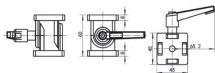

ARTICULATED JOINT 45X45

Part Number PJ-4545

[Read More](#)

SKU: N/A

Price: $14.95 Ex GST

Categories: [Articulated Joints](#), [T Slot profile and accessories](#)

Tags: [45 Series](#), [4545](#), [Articulated joint](#), [T-Slot accessories](#), [T-Slot Joint](#)

ARTICULATED JOINT 45X45 WITH LOCKING HANDLE

Part Number PJL-4545

[Read More](#)

SKU: N/A

Price: $15.02 Ex GST

Categories: [Articulated Joints](#), [T Slot profile and accessories](#)

Tags: [45 Series](#), [4545](#), [Articulated joint](#), [Locking handle](#), [T-Slot accessories](#), [T-Slot Joint](#)