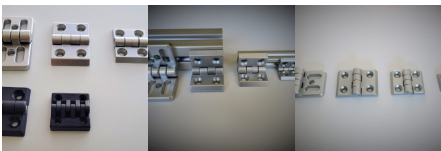

PRODUCT CATALOGUE

TABLE OF CONTENTS

Services 2

SERVICES

ALUMINIUM HINGE 4545

MHB-4545

[Read More](#)

SKU: N/A

Price: \$8.64 Ex GST

Categories: [Accessories](#), [Handles and hinges](#)

Tags: [45 Series](#), [4545](#), [Hinge](#), [T-Slot accessories](#)

ARTICULATED JOINT 45X45

Part Number PJ-4545

[Read More](#)

SKU: N/A

Categories: [Accessories](#), [Corner brackets](#), [Die cast corner brackets](#), [Joint accessories](#), [T Slot profile and accessories](#)

Tags: [4545](#), [Corner Bracket](#), [Die Cast Bracket](#), [M8](#), [Series 45](#), [T-Slot accessories](#), [T-Slot Joint](#)

INDEX

A

- Aluminium hinge 4545 2
- Articulated joint 45x45 3
- Articulated joint 45x45 with locking handle 3

E

- End Cap 45x45 black 4
- Extrusion machined corner bracket 135 degrees 4545 4

F

- Floor anchor 45x45 5