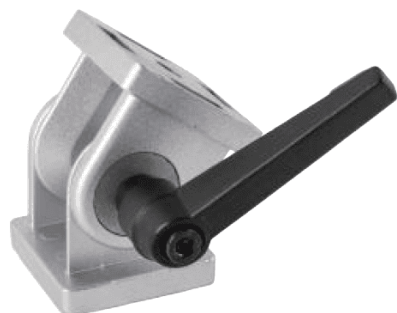

Price: \$8.64 Ex GST

Categories: [Accessories](#), [Handles and hinges](#)

Tags: [45 Series](#), [4545](#), [Hinge](#), [T-Slot accessories](#)

ARTICULATED JOINT 45X45

Part Number PJ-4545

[Read More](#)

SKU: N/A

Price: \$14.95 Ex GST

Categories: [Articulated Joints](#), [T Slot profile and accessories](#)

Tags: [45 Series](#), [4545](#), [Articulated joint](#), [T-Slot accessories](#), [T-Slot Joint](#)

ARTICULATED JOINT 45X45 WITH LOCKING HANDLE