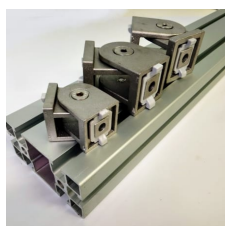

Price: \$8.64 Ex GST

Categories: [Accessories](#), [Handles and hinges](#)

Tags: [45 Series](#), [4545](#), [Hinge](#), [T-Slot accessories](#)

ARTICULATED JOINT 45X45

Part Number PJ-4545

[Read More](#)

SKU: N/A

Price: \$14.95 Ex GST

Categories: [Articulated Joints](#), [T Slot profile and accessories](#)

Tags: [45 Series](#), [4545](#), [Articulated joint](#), [T-Slot accessories](#), [T-Slot Joint](#)

ARTICULATED JOINT 45X45 WITH LOCKING HANDLE