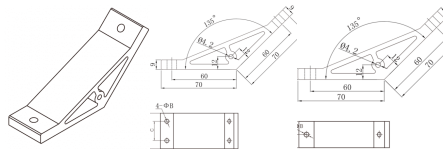

EXTRUSION MACHINED CORNER BRACKET 135 DEGREES 4545

AEMB135-4545

Extrusion aluminium corner bracket for joining and supporting T Slot Aluminium profiles and for attaching components.

[Read More](#)

SKU: N/A

Price: $9.00 Ex GST

Categories: [Accessories](#), [Extrusion machined corner brackets](#), [Joint accessories](#), [T Slot profile and accessories](#)

Tags: [4545](#), [Corner Bracket](#), [Extrusion Machined Bracket](#), [Series 45](#), [T-Slot accessories](#), [T-Slot Joint](#)