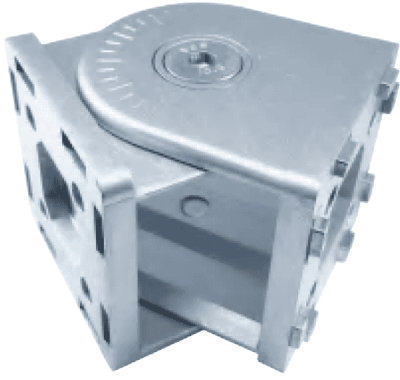

ARTICULATED JOINT 50X50

Part Number PJ-5050

[Read More](#)

SKU: N/A

Price: \$30.51 Ex GST

Categories: [Articulated Joints](#), [T Slot profile and accessories](#)

Tags: [50 Series](#), [5050](#), [Articulated joint](#), [T-Slot accessories](#), [T-Slot joint](#)