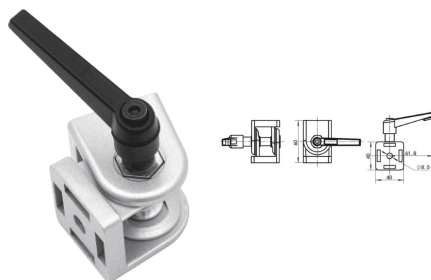

ARTICULATED JOINT 40X40 WITH LOCKING HANDLE

Part Number PJL-4040

[Read More](#)

SKU: N/A

Price: \$12.29 Ex GST

Categories: [Articulated Joints](#), [T Slot profile and accessories](#)

Tags: [40 Series](#), [4040](#), [Articulated joint](#), [Locking handle](#), [T-Slot accessories](#), [T-Slot Joint](#)