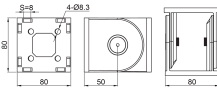

ARTICULATED JOINT 80X80

Part Number PJ-8080

[Read More](#)

SKU: N/A

Price: \$52.25 Ex GST

Categories: [Accessories](#), [Articulated Joints](#), [Joint accessories](#), [T Slot profile and accessories](#)

Tags: [40 Series](#), [8080](#), [Articulated joint](#), [T-Slot accessories](#), [T-Slot Joint](#)