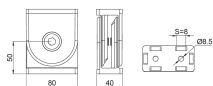

ARTICULATED JOINT 40X80

Part Number PJ-4080

[Read More](#)

SKU: N/A

Price: \$46.01 Ex GST

Categories: [Articulated Joints](#), [T Slot profile and accessories](#)

Tags: [40 Series](#), [4080](#), [Articulated joint](#), [T-Slot accessories](#), [T-Slot Joint](#)