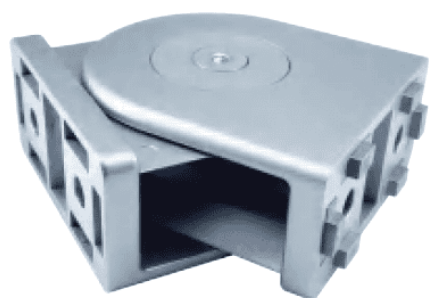

ARTICULATED JOINT 40X40 WITH LOCKING HANDLE

Part Number PJL-4040

[Read More](#)

SKU: N/A

Price: \$12.29 Ex GST

Categories: [Articulated Joints](#), [T Slot profile and accessories](#)

Tags: [40 Series](#), [4040](#), [Articulated joint](#), [Locking handle](#), [T-Slot accessories](#), [T-Slot Joint](#)