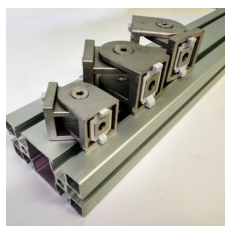

Categories: [Articulated Joints](#), [T Slot profile and accessories](#)

Tags: [30 Series](#), [3030](#), [Articulated joint](#), [T-Slot accessories](#), [T-Slot Joint](#)

ARTICULATED JOINT 30X30 WITH LOCKING HANDLE