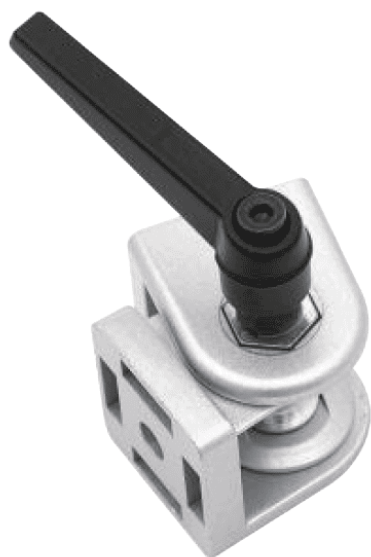

ARTICULATED JOINT 40X40 WITH LOCKING HANDLE

Part Number PJL-4040

[Read More](#)

SKU: N/A

Price: \$12.29 Ex GST

Categories: [Articulated Joints](#), [T Slot profile and accessories](#)

Tags: [40 Series](#), [4040](#), [Articulated joint](#), [Locking handle](#), [T-Slot accessories](#), [T-Slot Joint](#)