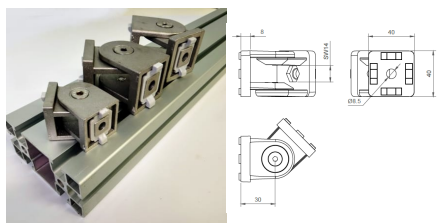

ARTICULATED JOINT 40X40 WITH LOCKING HANDLE

Part Number PJL-4040

[Read More](#)

SKU: N/A

Price: \$12.29 Ex GST

Categories: [Articulated Joints](#), [T Slot profile and accessories](#)

Tags: [40 Series](#), [4040](#), [Articulated joint](#), [Locking handle](#), [T-Slot accessories](#), [T-Slot Joint](#)