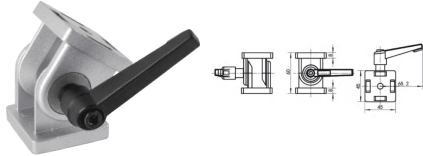

ARTICULATED JOINT 45X45 WITH LOCKING HANDLE

Part Number PJL-4545

[Read More](#)

SKU: N/A

Price: \$15.02 Ex GST

Categories: [Articulated Joints](#), [T Slot profile and accessories](#)

Tags: [45 Series](#), [4545](#), [Articulated joint](#), [Locking handle](#), [T-Slot accessories](#), [T-Slot joint](#)

ARTICULATED JOINT 50X50

Part Number PJ-5050

[Read More](#)

SKU: N/A

Price: \$30.51 Ex GST

Categories: [Articulated Joints](#), [T Slot profile and accessories](#)

Tags: [50 Series](#), [5050](#), [Articulated joint](#), [T-Slot accessories](#), [T-Slot joint](#)