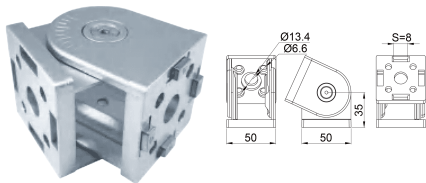

ARTICULATED JOINT 50X50

Part Number PJ-5050

[Read More](#)

SKU: N/A

Price: \$30.51 Ex GST

Categories: [Articulated Joints](#), [T Slot profile and accessories](#)

Tags: [50 Series](#), [5050](#), [Articulated joint](#), [T-Slot accessories](#), [T-Slot joint](#)