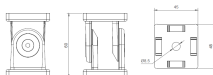

ARTICULATED JOINT 45X45

Part Number PJ-4545

[Read More](#)

SKU: N/A

Price: \$14.95 Ex GST

Categories: [Articulated Joints](#), [T Slot profile and accessories](#)

Tags: [45 Series](#), [4545](#), [Articulated joint](#), [T-Slot accessories](#), [T-Slot Joint](#)