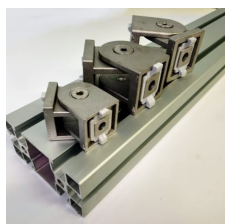

ARTICULATED JOINT 45X45 WITH LOCKING HANDLE

Part Number PJL-4545

[Read More](#)

SKU: N/A

Price: \$15.02 Ex GST

Categories: [Articulated Joints](#), [T Slot profile and accessories](#)

Tags: [45 Series](#), [4545](#), [Articulated joint](#), [Locking handle](#), [T-Slot accessories](#), [T-Slot joint](#)