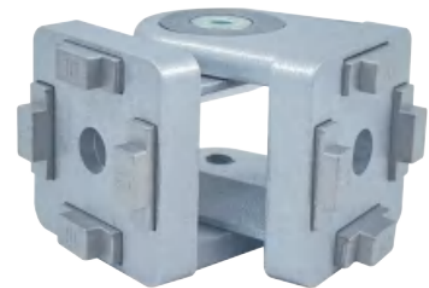

ARTICULATED JOINT 40X40

Part Number PJ-4040

[Read More](#)

SKU: N/A

Price: \$11.95 Ex GST

Categories: [Articulated Joints](#), [T Slot profile and accessories](#)

Tags: [40 Series](#), [4040](#), [Articulated joint](#), [T-Slot accessories](#), [T-Slot Joint](#)

ARTICULATED JOINT 40X40 WITH LOCKING HANDLE

Part Number PJL-4040

[Read More](#)

SKU: N/A

Price: \$12.29 Ex GST

Categories: [Articulated Joints](#), [T Slot profile and accessories](#)

Tags: [40 Series](#), [4040](#), [Articulated joint](#), [Locking handle](#), [T-Slot accessories](#), [T-Slot Joint](#)