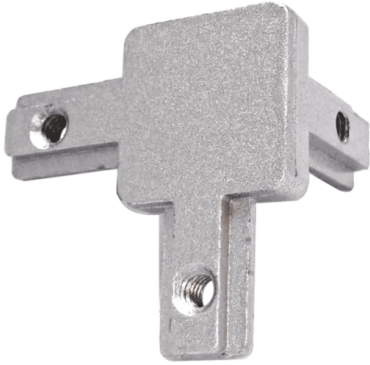

## 3D INTERNAL BRACKET CONNECTOR 20 SERIES

3D-ICB-6-20

[Read More](#)

**SKU:** N/A

**Price:** \$5.76 Ex GST

**Categories:** [Corner brackets](#), [Internal Corner Brackets](#), [Joint accessories](#), [T Slot profile and accessories](#)