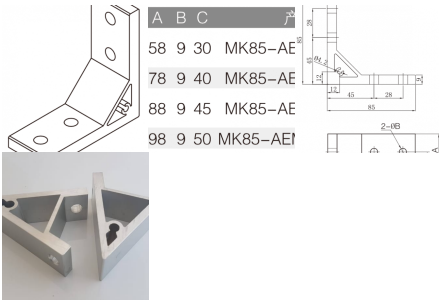

EXTRUSION MACHINED CORNER BRACKET 90 DEGREES 4040

AEMB90-4040

Extrusion aluminium corner bracket for joining and supporting T Slot Aluminium profiles and for attaching components.

[Read More](#)

SKU: N/A

Price: $9.00 Ex GST

Categories: [Accessories](#), [Extrusion machined corner brackets](#), [Joint accessories](#), [T Slot profile and accessories](#)

Tags: [4040](#), [Corner Bracket](#), [Extrusion Machined Bracket](#), [M8](#), [Series 40](#), [T-Slot accessories](#), [T-Slot Joint](#)