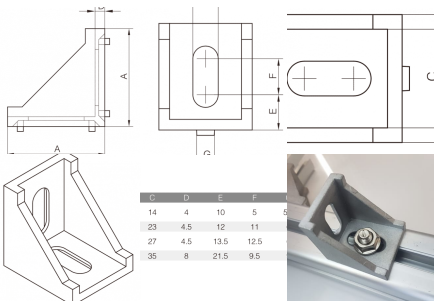

## TYPE A DIE CAST CORNER BRACKET 40X40

**AM-ADCB-4040-8**

Cast aluminium corner bracket for joining and supporting t Slot Aluminium profiles and for attaching components.

[Read More](#)

**SKU:** N/A

**Price:** \$4.48 Ex GST

**Categories:** [Accessories](#), [Corner brackets](#), [Die cast corner brackets](#), [Joint accessories](#), [T Slot profile and accessories](#)

**Tags:** [4040](#), [Corner Bracket](#), [Die Cast Bracket](#), [M8](#), [Series 40](#), [T-Slot accessories](#), [T-Slot Joint](#)