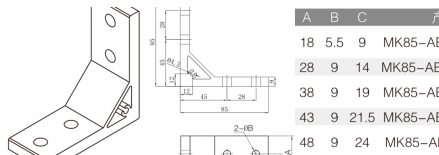

EXTRUSION MACHINED CORNER BRACKET 90 DEGREES 4080

AEMB90-4080

Extrusion aluminium corner bracket for joining and supporting T Slot Aluminium profiles and for attaching components.

[Read More](#)

SKU: N/A

Price: $12.00 Ex GST

Categories: [Accessories](#), [Extrusion machined corner brackets](#), [Joint accessories](#), [T Slot profile and accessories](#)

Tags: [4080](#), [Corner Bracket](#), [Extrusion Machined Bracket](#), [M8](#), [Series 40](#), [T-Slot accessories](#), [T-Slot Joint](#)