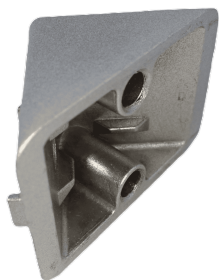

## CONTINUOUS CORNER BRACKET 85X85 (PRICE PER METER)

An extruded aluminium corner bracket which can be cut to length and machined to suit the requirements of individual applications.

### Price per meter

CAECB-8585

[Read More](#)

**SKU:** N/A

**Price:** \$62.50 Ex GST

**Categories:** [Accessories](#), [Extrusion machined corner brackets](#), [T Slot profile and accessories](#)

**Tags:** [8585](#), [Continuous corner brackets](#), [Corner Bracket](#), [T-Slot accessories](#), [T-Slot Joint](#)

## DIE CAST DUAL GUSSET BRACKET 40X40

2510.008.002

[Read More](#)

**SKU:** N/A

**Price:** \$5.50 Ex GST

**Categories:** [Accessories](#), [Corner brackets](#), [Die cast corner brackets](#), [Joint accessories](#), [T Slot profile and accessories](#)