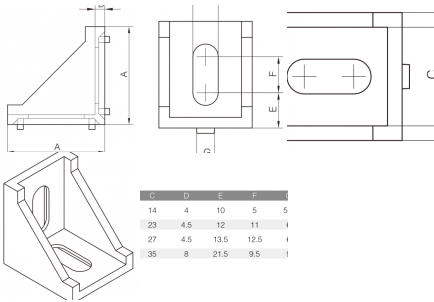

TYPE A DIE CAST CORNER BRACKET 45X45

AM-ADCB-4545-8

Cast aluminium corner bracket for joining and supporting T Slot Aluminium profiles and for attaching components.

[Read More](#)

SKU: N/A

Price: $4.80 Ex GST

Categories: [Accessories](#), [Corner brackets](#), [Die cast corner brackets](#), [Joint accessories](#), [T Slot profile and accessories](#)

Tags: [4545](#), [Corner Bracket](#), [Die Cast Bracket](#), [M8](#), [Series 45](#), [T-Slot accessories](#), [T-Slot Joint](#)