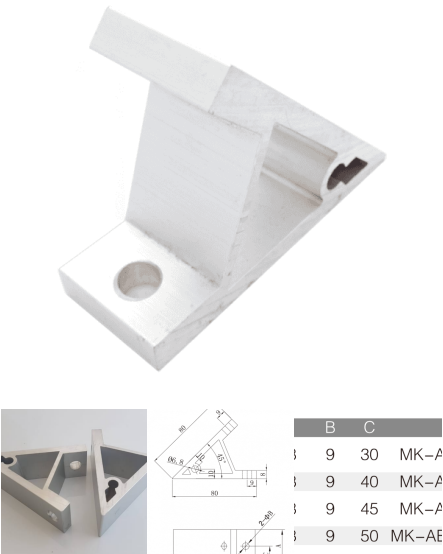

EXTRUSION MACHINED CORNER BRACKET 45 DEGREES 3030

AEMB45-3030

Extrusion aluminium corner bracket for joining and supporting T Slot Aluminium profiles and for attaching components.

[Read More](#)

SKU: N/A

Price: $9.00 Ex GST

Categories: [Accessories](#), [Extrusion machined corner brackets](#), [Joint accessories](#), [T Slot profile and accessories](#)

Tags: [3030](#), [Corner Bracket](#), [Extrusion Machined Bracket](#), [M8](#), [Series 30](#), [T-Slot accessories](#), [T-Slot Joint](#)