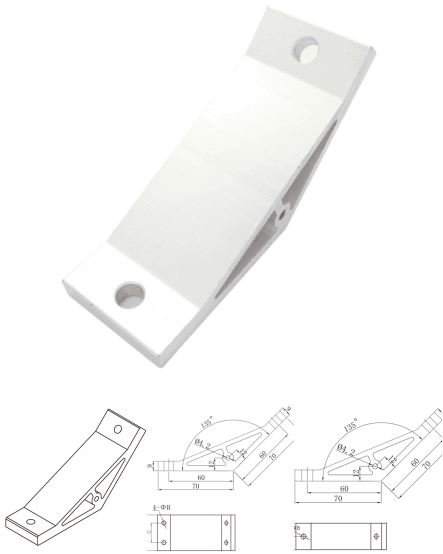

EXTRUSION MACHINED CORNER BRACKET 135 DEGREES 4545

AEMB135-4545

Extrusion aluminium corner bracket for joining and supporting T Slot Aluminium profiles and for attaching components.

[Read More](#)

SKU: N/A

Price: $9.00 Ex GST

Categories: [Accessories](#), [Extrusion machined corner brackets](#), [Joint accessories](#), [T Slot profile and accessories](#)

Tags: [4545](#), [Corner Bracket](#), [Extrusion Machined Bracket](#), [Series 45](#), [T-Slot accessories](#), [T-Slot Joint](#)