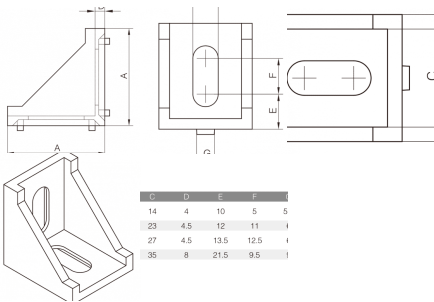

## TYPE A DIE CAST CORNER BRACKET 20X20

AM-ADCB-2020-6

Cast aluminium corner bracket for joining and supporting t Slot Aluminium profiles and for attaching components.

[Read More](#)

**SKU:** N/A

**Price:** \$3.20 Ex GST

**Categories:** [Accessories](#), [Corner brackets](#), [Die cast corner brackets](#), [Joint accessories](#), [T Slot profile and accessories](#)

**Tags:** [20 Series](#), [2020](#), [Corner Bracket](#), [Die Cast Bracket](#), [M6](#), [T-Slot accessories](#), [T-Slot Joint](#)