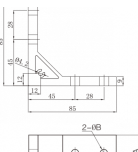

A	B	C	
	58	9	30	MK85-AE
	78	9	40	MK85-AE
	88	9	45	MK85-AE
	98	9	50	MK85-AE