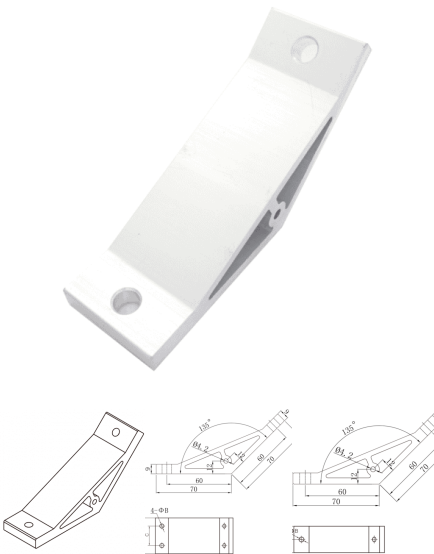

EXTRUSION MACHINED CORNER BRACKET 135 DEGREES 4040

AEMB135-4040

Extrusion aluminium corner bracket for joining and supporting T Slot Aluminium profiles and for attaching components.

[Read More](#)

SKU: N/A

Price: $9.00 Ex GST

Categories: [Accessories](#), [Extrusion machined corner brackets](#), [Joint accessories](#), [T Slot profile and accessories](#)

Tags: [Corner Bracket](#), [Extrusion Machined Bracket](#), [M8](#), [Series 40](#), [T-Slot accessories](#), [T-Slot Joint](#)