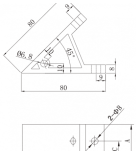

EXTRUSION MACHINED CORNER BRACKET 45 DEGREES 4040

AEMB45-4040

Extrusion aluminium corner bracket for joining and supporting T Slot Aluminium profiles and for attaching components.

[Read More](#)

SKU: N/A

Price: $9.00 Ex GST

Categories: [Accessories](#), [Extrusion machined corner brackets](#), [Joint accessories](#), [T Slot profile and accessories](#)

Tags: [Corner Bracket](#), [Extrusion Machined Bracket](#), [M8](#), [Series 40](#), [T-Slot accessories](#), [T-Slot Joint](#)

	B	C	
	9	30	MK-A
	9	40	MK-A
	9	45	MK-A
	9	50	MK-AE

EXTRUSION MACHINED CORNER BRACKET 90 DEGREES 3030

AEMB90-3030

Extrusion aluminium corner bracket for joining and supporting T Slot Aluminium profiles and for attaching components.

[Read More](#)

SKU: N/A

Price: $9.00 Ex GST

Categories: [Accessories](#), [Extrusion machined corner brackets](#), [Joint accessories](#), [T Slot profile and accessories](#)

Tags: [3030](#), [Corner Bracket](#), [Extrusion Machined Bracket](#), [M8](#), [Series 30](#), [T-Slot accessories](#), [T-Slot Joint](#)

	A	B	C	
	58	9	30	MK85-AE
	78	9	40	MK85-AE
	88	9	45	MK85-AE
	98	9	50	MK85-AE