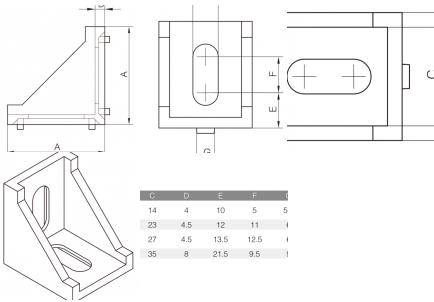

TYPE A DIE CAST CORNER BRACKET 30X30

AM-ADCB-3030-6

Cast aluminium corner bracket for joining and supporting t Slot Aluminium profiles and for attaching components.

[Read More](#)

SKU: N/A

Price: $4.00 Ex GST

Categories: [Accessories](#), [Corner brackets](#), [Die cast corner brackets](#), [Joint accessories](#), [T Slot profile and accessories](#)

Tags: [3030](#), [Corner Bracket](#), [Die Cast Bracket](#), [M6](#), [Series 30](#), [T-Slot accessories](#), [T-Slot Joint](#)