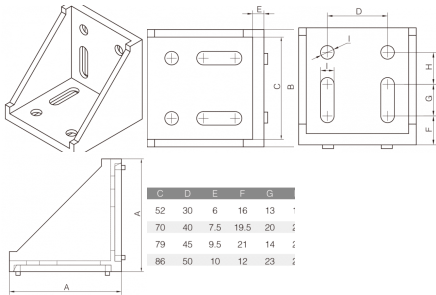

DIE CAST GUSSET BRACKET 100X100

MK-RSADCB-9090

[Read More](#)

SKU: N/A

Price: $27.00 Ex GST

Categories: [Accessories](#), [Corner brackets](#), [Die cast corner brackets](#), [Joint accessories](#), [T Slot profile and accessories](#)

Tags: [100100](#), [Corner Bracket](#), [Die Cast Bracket](#), [M8](#), [Series 50](#), [T-Slot accessories](#), [T-Slot Joint](#)