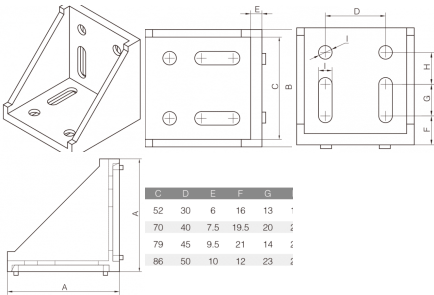

Tags: [9090](#), [Corner Bracket](#), [Die Cast Bracket](#), [M8](#), [Series 45](#), [T-Slot accessories](#), [T-Slot Joint](#)

EXTRUSION MACHINED CORNER BRACKET 135 DEGREES 4040

AEMB135-4040

Extrusion aluminium corner bracket for joining and supporting T Slot Aluminium profiles and for attaching components.