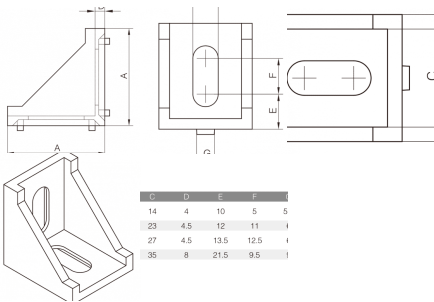

Categories: [Accessories](#), [Internal Corner Brackets](#), [Joint accessories](#), [T Slot profile and accessories](#)

Tags: [45 Series](#), [Corner Bracket](#), [Internal Corner Bracket](#), [M8](#), [T-Slot accessories](#), [T-Slot Joint](#)

TYPE A DIE CAST CORNER BRACKET 20X20

AM-ADCB-2020-6

Cast aluminium corner bracket for joining and supporting t Slot Aluminium profiles and for attaching components.

[Read More](#)

SKU: N/A

Price: \$3.20 Ex GST

Categories: [Accessories](#), [Corner brackets](#), [Die cast corner brackets](#), [Joint accessories](#), [T Slot profile and accessories](#)

Tags: [20 Series](#), [2020](#), [Corner Bracket](#), [Die Cast Bracket](#), [M6](#), [T-Slot accessories](#), [T-Slot Joint](#)