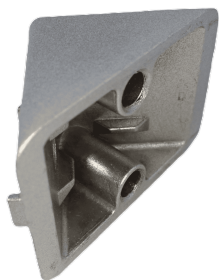

DIE CAST DUAL GUSSET BRACKET 40X40

2510.008.002

[Read More](#)

SKU: N/A

Price: $5.50 Ex GST

Categories: [Accessories](#), [Corner brackets](#), [Die cast corner brackets](#), [Joint accessories](#), [T Slot profile and accessories](#)

Tags: [40 Series](#), [4040](#), [Corner Bracket](#), [Die Cast Bracket](#), [M8](#), [Series 40](#), [T-Slot accessories](#), [T-Slot Joint](#)

DIE CAST DUAL GUSSET BRACKET 40X80

MK-RSADCB-4080

[Read More](#)

SKU: N/A

Price: $7.31 Ex GST

Categories: [Accessories](#), [Corner brackets](#), [Die cast corner brackets](#), [Joint accessories](#), [T Slot profile and accessories](#)

Tags: [4080](#), [Corner Bracket](#), [Die Cast Bracket](#), [M8](#), [Series 40](#), [T-Slot accessories](#), [T-Slot Joint](#)