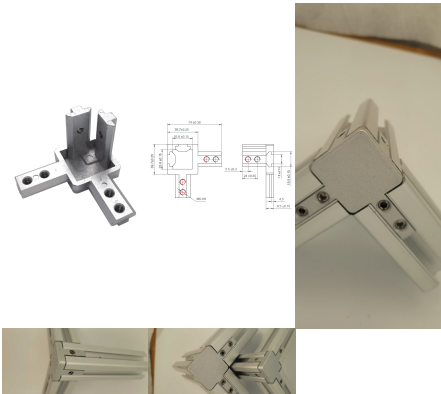

Tags: [30 Series](#), [3D Internal Corner Bracket](#), [Corner Bracket](#), [T-Slot accessories](#), [T-Slot Joint](#)

3D INTERNAL BRACKET CONNECTOR 40 SERIES

3D-ICB-8-40

[Read More](#)

SKU: N/A

Price: \$6.08 Ex GST

Categories: [Corner brackets](#), [Internal Corner Brackets](#), [Joint accessories](#), [T Slot profile and accessories](#)

Tags: [3D Internal Corner Bracket](#), [40 Series](#), [Corner Bracket](#), [T-Slot accessories](#), [T-Slot Joint](#)