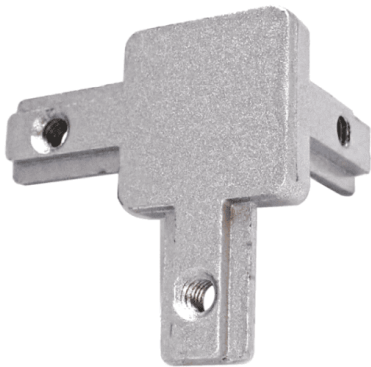

PRODUCT CATALOGUE

TABLE OF CONTENTS

Services 2

SERVICES

3D INTERNAL BRACKET CONNECTOR 20 SERIES

3D-ICB-6-20

[Read More](#)

SKU: N/A

Price: \$5.76 Ex GST

Categories: [Corner brackets](#), [Internal Corner Brackets](#), [Joint accessories](#), [T Slot profile and accessories](#)

Tags: [20 Series](#), [3D Internal Corner Bracket](#), [Corner Bracket](#), [T-Slot accessories](#), [T-Slot Joint](#)

3D INTERNAL BRACKET CONNECTOR 30 SERIES

3D-ICB-8-30

[Read More](#)

SKU: N/A

Price: \$5.92 Ex GST

Categories: [Corner brackets](#), [Internal Corner Brackets](#), [Joint accessories](#), [T Slot profile and accessories](#)

Tags: [30 Series](#), [3D Internal Corner Bracket](#), [Corner Bracket](#), [T-Slot accessories](#), [T-Slot Joint](#)

3D INTERNAL BRACKET CONNECTOR 40 SERIES

3D-ICB-8-40

[Read More](#)

SKU: N/A

Price: \$6.08 Ex GST