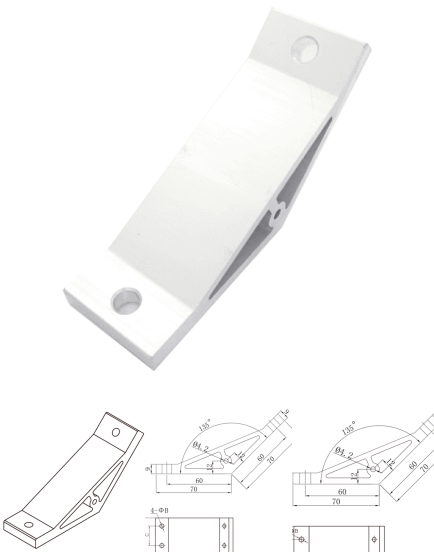

EXTRUSION MACHINED CORNER BRACKET 135 DEGREES 4040

AEMB135-4040

Extrusion aluminium corner bracket for joining and supporting T Slot Aluminium profiles and for attaching components.

[Read More](#)

SKU: N/A

Price: $9.00 Ex GST

Categories: [Accessories](#), [Extrusion machined corner brackets](#), [Joint accessories](#), [T Slot profile and accessories](#)

Tags: [Corner Bracket](#), [Extrusion Machined Bracket](#), [M8](#), [Series 40](#), [T-Slot accessories](#), [T-Slot Joint](#)