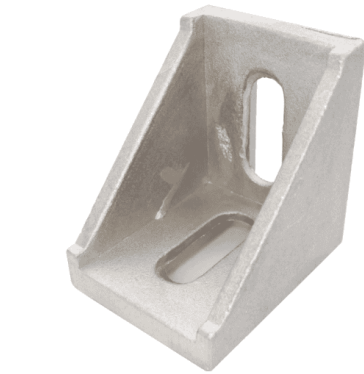

Categories: [Accessories](#), [Corner brackets](#), [Die cast corner brackets](#), [Joint accessories](#), [T Slot profile and accessories](#)

Tags: [20 Series](#), [2020](#), [Corner Bracket](#), [Die Cast Bracket](#), [M6](#), [T-Slot accessories](#), [T-Slot Joint](#)

TYPE A DIE CAST CORNER BRACKET 30X30

AM-ADCB-3030-6

Cast aluminium corner bracket for joining and supporting t Slot Aluminium profiles and for attaching components.

[Read More](#)

SKU: N/A

Price: \$4.00 Ex GST

Categories: [Accessories](#), [Corner brackets](#), [Die cast corner brackets](#), [Joint accessories](#), [T Slot profile and accessories](#)

Tags: [3030](#), [Corner Bracket](#), [Die Cast Bracket](#), [M6](#), [Series 30](#), [T-Slot accessories](#), [T-Slot Joint](#)