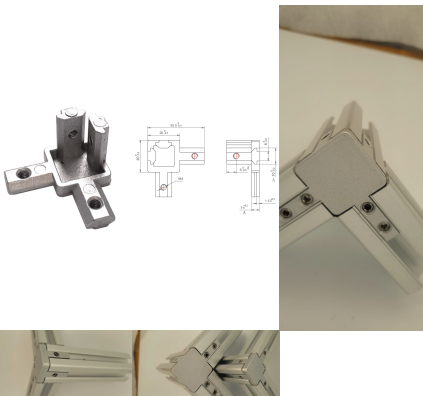

3D INTERNAL BRACKET CONNECTOR 20 SERIES

3D-ICB-6-20

[Read More](#)

SKU: N/A

Price: $5.76 Ex GST

Categories: [Corner brackets](#), [Internal Corner Brackets](#), [Joint accessories](#), [T Slot profile and accessories](#)

Tags: [20 Series](#), [3D Internal Corner Bracket](#), [Corner Bracket](#), [T-Slot accessories](#), [T-Slot Joint](#)