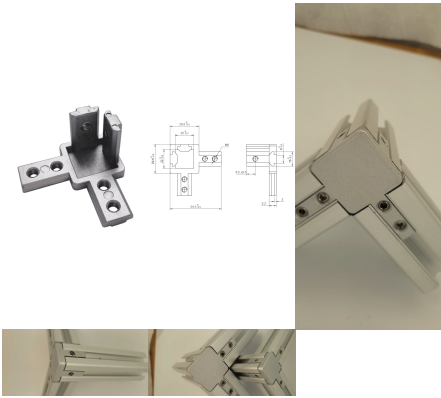

3D INTERNAL BRACKET CONNECTOR 30 SERIES

3D-ICB-8-30

[Read More](#)

SKU: N/A

Price: \$5.92 Ex GST

Categories: [Corner brackets](#), [Internal Corner Brackets](#), [Joint accessories](#), [T Slot profile and accessories](#)

Tags: [30 Series](#), [3D Internal Corner Bracket](#), [Corner Bracket](#), [T-Slot accessories](#), [T-Slot Joint](#)

3D INTERNAL BRACKET CONNECTOR 40 SERIES

3D-ICB-8-40

[Read More](#)

SKU: N/A

Price: \$6.08 Ex GST

Categories: [Corner brackets](#), [Internal Corner Brackets](#), [Joint accessories](#), [T Slot profile and accessories](#)

Tags: [3D Internal Corner Bracket](#), [40 Series](#), [Corner Bracket](#), [T-Slot accessories](#), [T-Slot Joint](#)