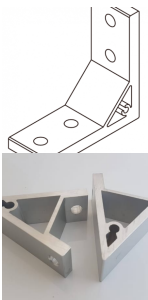

EXTRUSION MACHINED CORNER BRACKET 45 DEGREES 4040

AEMB45-4040

Extrusion aluminium corner bracket for joining and supporting T Slot Aluminium profiles and for attaching components.

[Read More](#)

SKU: N/A

Price: $9.00 Ex GST

Categories: [Accessories](#), [Extrusion machined corner brackets](#), [Joint accessories](#), [T Slot profile and accessories](#)

Tags: [Corner Bracket](#), [Extrusion Machined Bracket](#), [M8](#), [Series 40](#), [T-Slot accessories](#), [T-Slot Joint](#)

	B	C	
	9	30	MK-A
	9	40	MK-A
	9	45	MK-A
	9	50	MK-AE

EXTRUSION MACHINED CORNER BRACKET 90 DEGREES 3030

AEMB90-3030

Extrusion aluminium corner bracket for joining and supporting T Slot Aluminium profiles and for attaching components.

[Read More](#)

SKU: N/A

Price: $9.00 Ex GST

Categories: [Accessories](#), [Extrusion machined corner brackets](#), [Joint accessories](#), [T Slot profile and accessories](#)

Tags: [3030](#), [Corner Bracket](#), [Extrusion Machined Bracket](#), [M8](#), [Series 30](#), [T-Slot accessories](#), [T-Slot Joint](#)

	A	B	C	
	58	9	30	MK85-AE
	78	9	40	MK85-AE
	88	9	45	MK85-AE
	98	9	50	MK85-AE