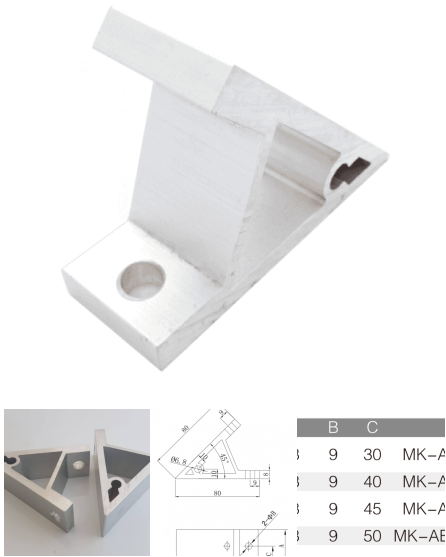

EXTRUSION MACHINED CORNER BRACKET 45 DEGREES 3030

AEMB45-3030

Extrusion aluminium corner bracket for joining and supporting T Slot Aluminium profiles and for attaching components.

[Read More](#)

SKU: N/A

Price: $9.00 Ex GST

Categories: [Accessories](#), [Extrusion machined corner brackets](#), [Joint accessories](#), [T Slot profile and accessories](#)

Tags: [3030](#), [Corner Bracket](#), [Extrusion Machined Bracket](#), [M8](#), [Series 30](#), [T-Slot accessories](#), [T-Slot Joint](#)