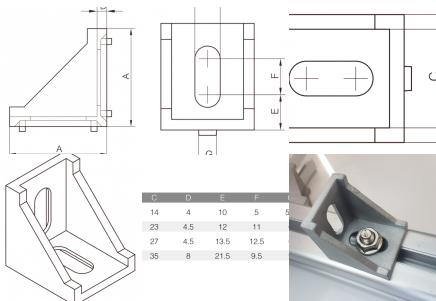

TYPE A DIE CAST CORNER BRACKET 40X40

AM-ADCB-4040-8

Cast aluminium corner bracket for joining and supporting t Slot Aluminium profiles and for attaching components.

[Read More](#)

SKU: N/A

Price: \$4.48 Ex GST

Categories: [Accessories](#), [Corner brackets](#), [Die cast corner brackets](#), [Joint accessories](#), [T Slot profile and accessories](#)

Tags: [4040](#), [Corner Bracket](#), [Die Cast Bracket](#), [M8](#), [Series 40](#), [T-Slot accessories](#), [T-Slot Joint](#)