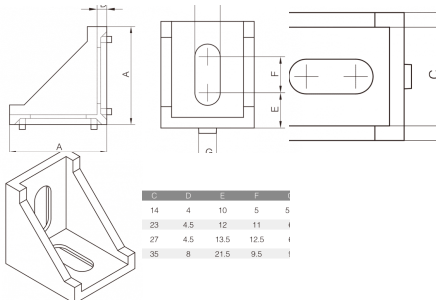

TYPE A DIE CAST CORNER BRACKET 30X30

AM-ADCB-3030-6

Cast aluminium corner bracket for joining and supporting t Slot Aluminium profiles and for attaching components.

[Read More](#)

SKU: N/A

Price: $4.00 Ex GST

Categories: [Accessories](#), [Corner brackets](#), [Die cast corner brackets](#), [Joint accessories](#), [T Slot profile and accessories](#)

Tags: [3030](#), [Corner Bracket](#), [Die Cast Bracket](#), [M6](#), [Series 30](#), [T-Slot accessories](#), [T-Slot Joint](#)