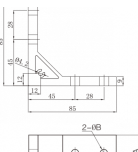

	A	B	C	
	58	9	30	MK85-AE
	78	9	40	MK85-AE
	88	9	45	MK85-AE
	98	9	50	MK85-AE

EXTRUSION MACHINED CORNER BRACKET 90 DEGREES 4040

AEMB90-4040

Extrusion aluminium corner bracket for joining and supporting T Slot Aluminium profiles and for attaching components.