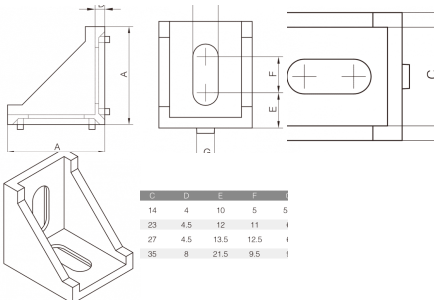

TYPE A DIE CAST CORNER BRACKET 45X45

AM-ADCB-4545-8

Cast aluminium corner bracket for joining and supporting T Slot Aluminium profiles and for attaching components.

[Read More](#)

SKU: N/A

Price: $4.80 Ex GST

Categories: [Accessories](#), [Corner brackets](#), [Die cast corner brackets](#), [Joint accessories](#), [T Slot profile and accessories](#)

Tags: [4545](#), [Corner Bracket](#), [Die Cast Bracket](#), [M8](#), [Series 45](#), [T-Slot accessories](#), [T-Slot Joint](#)