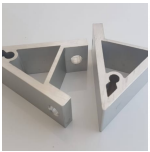

### AEMB45-4040

Extrusion aluminium corner bracket for joining and supporting T Slot Aluminium profiles and for attaching components.

[Read More](#)

**SKU:** N/A

**Price:** \$9.00 Ex GST

**Categories:** [Accessories](#), [Extrusion machined corner brackets](#), [Joint accessories](#), [T Slot profile and accessories](#)

**Tags:** [Corner Bracket](#), [Extrusion Machined Bracket](#), [M8](#), [Series 40](#), [T-Slot accessories](#), [T-Slot Joint](#)

	B	C	
	9	30	MK-A
	9	40	MK-A
	9	45	MK-A
	9	50	MK-AE