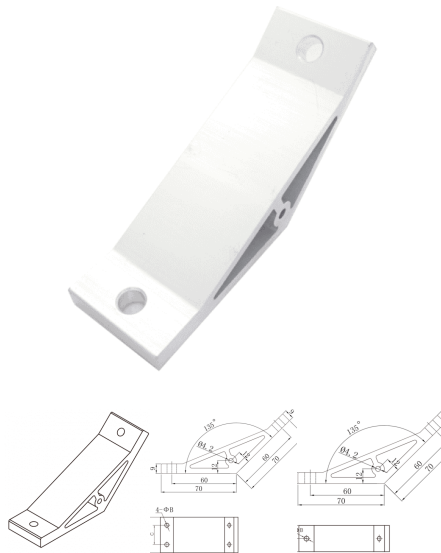

### AEMB135-4040

Extrusion aluminium corner bracket for joining and supporting T Slot Aluminium profiles and for attaching components.

[Read More](#)

**SKU:** N/A

**Price:** \$9.00 Ex GST

**Categories:** [Accessories](#), [Extrusion machined corner brackets](#), [Joint accessories](#), [T Slot profile and accessories](#)

**Tags:** [Corner Bracket](#), [Extrusion Machined Bracket](#), [M8](#), [Series 40](#), [T-Slot accessories](#), [T-Slot Joint](#)