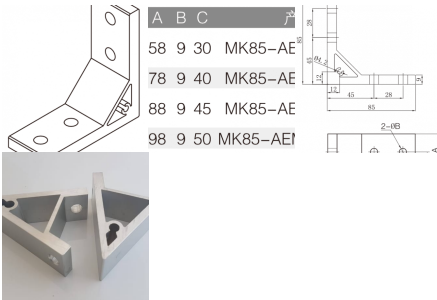

EXTRUSION MACHINED CORNER BRACKET 90 DEGREES 4040

AEMB90-4040

Extrusion aluminium corner bracket for joining and supporting T Slot Aluminium profiles and for attaching components.

[Read More](#)

SKU: N/A

Price: $9.00 Ex GST

Categories: [Accessories](#), [Extrusion machined corner brackets](#), [Joint accessories](#), [T Slot profile and accessories](#)

Tags: [4040](#), [Corner Bracket](#), [Extrusion Machined Bracket](#), [M8](#), [Series 40](#), [T-Slot accessories](#), [T-Slot Joint](#)