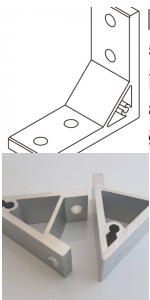

### AEMB90-3030

Extrusion aluminium corner bracket for joining and supporting T Slot Aluminium profiles and for attaching components.

[Read More](#)

**SKU:** N/A

**Price:** \$9.00 Ex GST

**Categories:** [Accessories](#), [Extrusion machined corner brackets](#), [Joint accessories](#), [T Slot profile and accessories](#)

**Tags:** [3030](#), [Corner Bracket](#), [Extrusion Machined Bracket](#), [M8](#), [Series 30](#), [T-Slot accessories](#), [T-Slot Joint](#)

	A	B	C	
	58	9	30	MK85-AE
	78	9	40	MK85-AE
	88	9	45	MK85-AE
	98	9	50	MK85-AE