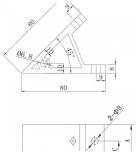

B	C	
	9	30	MK-A
	9	40	MK-A
	9	45	MK-A
	9	50	MK-AE