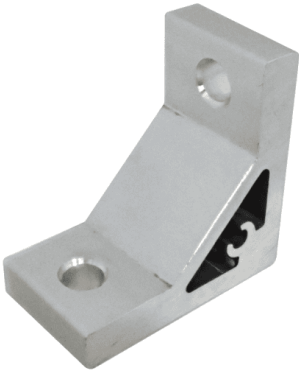

EXTRUSION MACHINED CORNER BRACKET 90 DEGREES 3030

AEMB90-3030

Extrusion aluminium corner bracket for joining and supporting T Slot Aluminium profiles and for attaching components.

[Read More](#)

SKU: N/A

Price: $9.00 Ex GST

Categories: [Accessories](#), [Extrusion machined corner brackets](#), [Joint accessories](#), [T Slot profile and accessories](#)

Tags: [3030](#), [Corner Bracket](#), [Extrusion Machined Bracket](#), [M8](#), [Series 30](#), [T-Slot accessories](#), [T-Slot Joint](#)