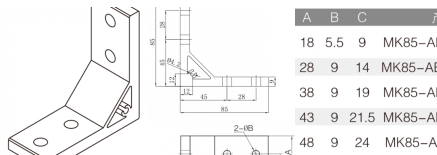

EXTRUSION MACHINED CORNER BRACKET 90 DEGREES 4080

AEMB90-4080

Extrusion aluminium corner bracket for joining and supporting T Slot Aluminium profiles and for attaching components.

[Read More](#)

SKU: N/A

Price: $12.00 Ex GST

Categories: [Accessories](#), [Extrusion machined corner brackets](#), [Joint accessories](#), [T Slot profile and accessories](#)

Tags: [4080](#), [Corner Bracket](#), [Extrusion Machined Bracket](#), [M8](#), [Series 40](#), [T-Slot accessories](#), [T-Slot Joint](#)