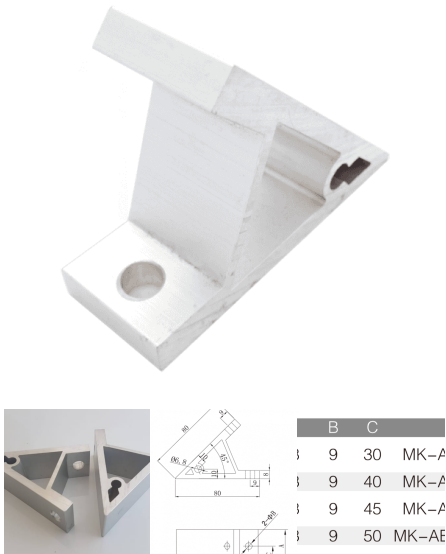

EXTRUSION MACHINED CORNER BRACKET 45 DEGREES 3030

AEMB45-3030

Extrusion aluminium corner bracket for joining and supporting T Slot Aluminium profiles and for attaching components.

[Read More](#)

SKU: N/A

Price: $9.00 Ex GST

Categories: [Accessories](#), [Extrusion machined corner brackets](#), [Joint accessories](#), [T Slot profile and accessories](#)

Tags: [3030](#), [Corner Bracket](#), [Extrusion Machined Bracket](#), [M8](#), [Series 30](#), [T-Slot accessories](#), [T-Slot Joint](#)