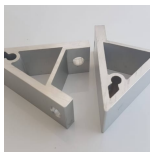

B	C	
	9	30	MK-A
	9	40	MK-A
	9	45	MK-A
	9	50	MK-AE