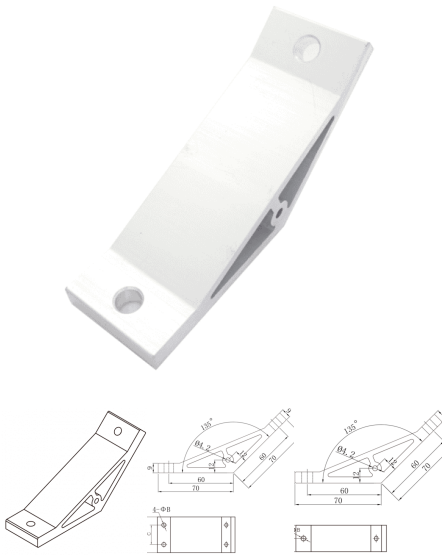

Price per meter

CAECB-5050

[Read More](#)

SKU: N/A

Price: \$36.25 Ex GST

Categories: [Accessories](#), [Extrusion machined corner brackets](#), [T Slot profile and accessories](#)

Tags: [5050](#), [Continuous corner brackets](#), [Corner Bracket](#), [Extrusion Machined Bracket](#), [T-Slot accessories](#), [T-Slot Joint](#)

EXTRUSION MACHINED CORNER BRACKET 135 DEGREES 4040

AEMB135-4040

Extrusion aluminium corner bracket for joining and supporting T Slot Aluminium profiles and for attaching components.

[Read More](#)

SKU: N/A

Price: \$9.00 Ex GST

Categories: [Accessories](#), [Extrusion machined corner brackets](#), [Joint accessories](#), [T Slot profile and accessories](#)

Tags: [Corner Bracket](#), [Extrusion Machined Bracket](#), [M8](#), [Series 40](#), [T-Slot accessories](#), [T-Slot Joint](#)

EXTRUSION MACHINED CORNER BRACKET 135 DEGREES 4545

AEMB135-4545

Extrusion aluminium corner bracket for joining and supporting T Slot Aluminium profiles and for attaching components.

[Read More](#)

SKU: N/A