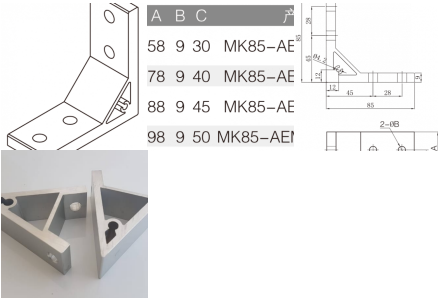

	B	C	
	9	30	MK-A
	9	40	MK-A
	9	45	MK-A
	9	50	MK-AE

EXTRUSION MACHINED CORNER BRACKET 90 DEGREES 3030

AEMB90-3030

Extrusion aluminium corner bracket for joining and supporting T Slot Aluminium profiles and for attaching components.

EXTRUSION MACHINED CORNER BRACKET 90 DEGREES 4040

AEMB90-4040

Extrusion aluminium corner bracket for joining and supporting T Slot Aluminium profiles and for attaching components.

[Read More](#)

SKU: N/A

Price: \$9.00 Ex GST