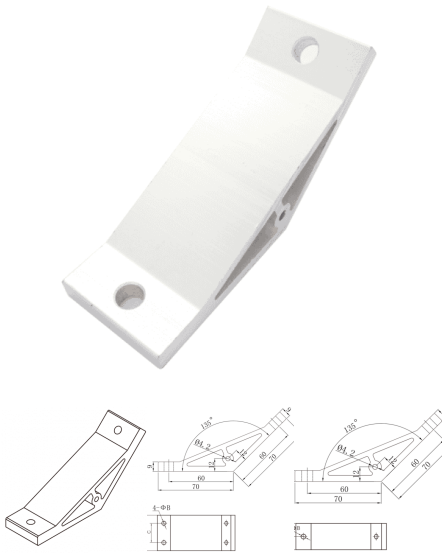

EXTRUSION MACHINED CORNER BRACKET 135 DEGREES 4545

AEMB135-4545

Extrusion aluminium corner bracket for joining and supporting T Slot Aluminium profiles and for attaching components.

[Read More](#)

SKU: N/A

EXTRUSION MACHINED CORNER BRACKET 45 DEGREES 3030

AEMB45-3030

Extrusion aluminium corner bracket for joining and supporting T Slot Aluminium profiles and for attaching components.

[Read More](#)

SKU: N/A

Price: \$9.00 Ex GST