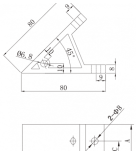

EXTRUSION MACHINED CORNER BRACKET 45 DEGREES 3030

AEMB45-3030

Extrusion aluminium corner bracket for joining and supporting T Slot Aluminium profiles and for attaching components.

[Read More](#)

SKU: N/A

Price: $9.00 Ex GST

Categories: [Accessories](#), [Extrusion machined corner brackets](#), [Joint accessories](#), [T Slot profile and accessories](#)

Tags: [3030](#), [Corner Bracket](#), [Extrusion Machined Bracket](#), [M8](#), [Series 30](#), [T-Slot accessories](#), [T-Slot Joint](#)

	B	C	
	9	30	MK-A
	9	40	MK-A
	9	45	MK-A
	9	50	MK-AE

EXTRUSION MACHINED CORNER BRACKET 45 DEGREES 4040

AEMB45-4040

Extrusion aluminium corner bracket for joining and supporting T Slot Aluminium profiles and for attaching components.

[Read More](#)

SKU: N/A

Price: $9.00 Ex GST

Categories: [Accessories](#), [Extrusion machined corner brackets](#), [Joint accessories](#), [T Slot profile and accessories](#)

Tags: [Corner Bracket](#), [Extrusion Machined Bracket](#), [M8](#), [Series 40](#), [T-Slot accessories](#), [T-Slot Joint](#)