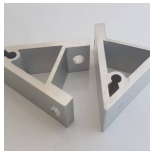

EXTRUSION MACHINED CORNER BRACKET 45 DEGREES 3030

AEMB45-3030

Extrusion aluminium corner bracket for joining and supporting T Slot Aluminium profiles and for attaching components.

[Read More](#)

SKU: N/A

Price: \$9.00 Ex GST

Categories: [Accessories](#), [Extrusion machined corner brackets](#), [Joint accessories](#), [T Slot profile and accessories](#)

Tags: [3030](#), [Corner Bracket](#), [Extrusion Machined Bracket](#), [M8](#), [Series 30](#), [T-Slot accessories](#), [T-Slot Joint](#)