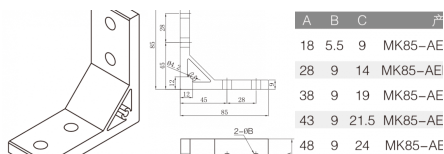

EXTRUSION MACHINED CORNER BRACKET 90 DEGREES 4080

AEMB90-4080

Extrusion aluminium corner bracket for joining and supporting T Slot Aluminium profiles and for attaching components.

[Read More](#)

SKU: N/A

Price: $12.00 Ex GST

Categories: [Accessories](#), [Extrusion machined corner brackets](#), [Joint accessories](#), [T Slot profile and accessories](#)

Tags: [4080](#), [Corner Bracket](#), [Extrusion Machined Bracket](#), [M8](#), [Series 40](#), [T-Slot accessories](#), [T-Slot Joint](#)