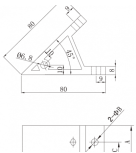

B	C	
	9	30	MK-A
	9	40	MK-A
	9	45	MK-A
	9	50	MK-AE