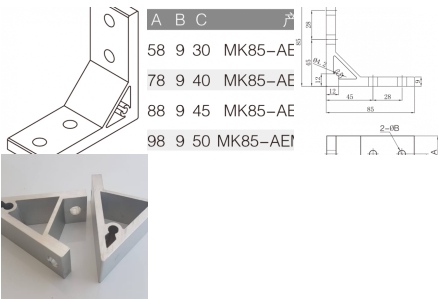

EXTRUSION MACHINED CORNER BRACKET 90 DEGREES 4040

AEMB90-4040

Extrusion aluminium corner bracket for joining and supporting T Slot Aluminium profiles and for attaching components.

[Read More](#)

SKU: N/A

Price: \$9.00 Ex GST

EXTRUSION MACHINED CORNER BRACKET 90 DEGREES 4080

AEMB90-4080

Extrusion aluminium corner bracket for joining and supporting T Slot Aluminium profiles and for attaching components.

[Read More](#)

SKU: N/A

Price: \$12.00 Ex GST