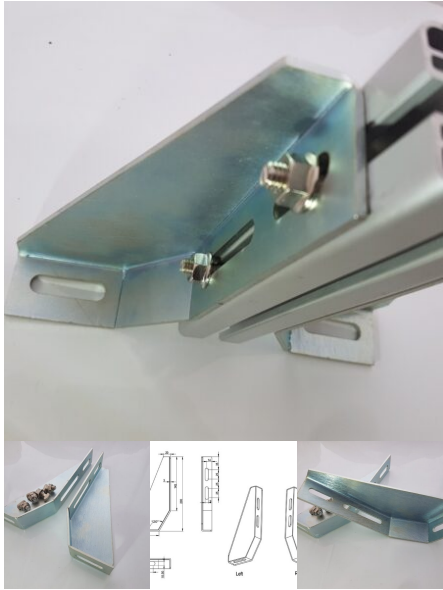

## FLOOR ANCHOR 45X45

FBC-4545

[Read More](#)

**SKU:** N/A

**Price:** \$32.00 Ex GST

**Categories:** [Accessories](#), [Foundation brackets](#), [Support accessories](#)

**Tags:** [45 Series](#), [4545](#), [Floor Anchor](#), [T-Slot accessories](#)

## MILD STEEL FLOOR ANCHOR 40X40 SIDE MOUNTED 1 PAIR LEFT AND RIGHT

FBAS-OSA-40

1 Set left and right

Zinc plated bracket for fixing 40 series T-Slot aluminium framework to the ground.

This can also be used as a corner brace