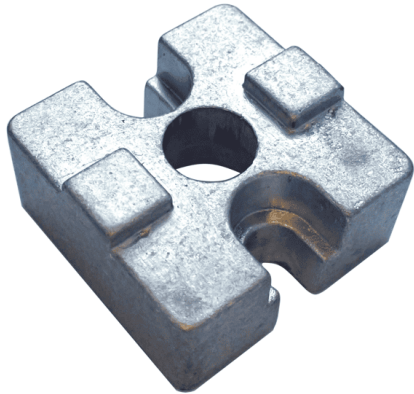

PRODUCT CATALOGUE

TABLE OF CONTENTS

Services 2

SERVICES

CLAMPING PLATE 3030

[Read More](#)

SKU: N/A

Price: \$3.71 Ex GST

Categories: [Accessories](#), [Connecting end plates](#), [End Plates](#), [Support accessories](#), [T Slot profile and accessories](#)

Tags: [40 Series](#), [4040](#), [Clamping Plate](#), [End Plate](#), [M8](#), [T-Rax Cargo System](#), [T-Slot accessories](#)