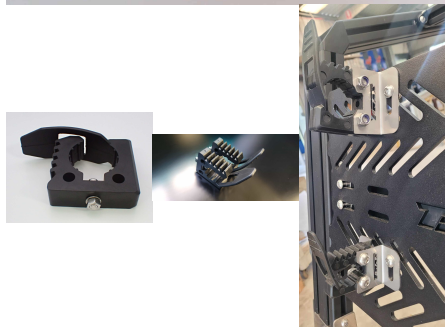

This price is for a pair of quickfist rubber clamps

[Read More](#)

SKU: N/A

Price: \$29.57 Ex GST

Categories: [Mounting Plates and Clamps](#), [T Slot profile and accessories](#), [T-Rax Cargo system](#)

Tag: [T-Rax Cargo System](#)

T-RAX CROSS RAIL MOUNTING END PLATE 40X80

horizontal bar mounting bracket

Anodized black machined aluminium

TR-EP2-1080B

[Read More](#)

SKU: N/A

Price: \$19.28 Ex GST

Categories: [End Plates](#), [Mounting Plates and Clamps](#), [T Slot profile and accessories](#), [T-Rax Cargo system](#)