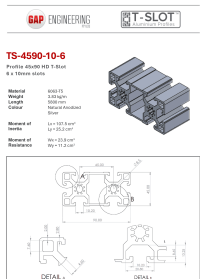

PROFILE 45X90 10MM SLOT ANODISED BLACK

Price per meter

Product Code: TS-4590-10-6-B

Colour: Anodised Black

Bar Length: 5800 mm

[Read More](#)

SKU: N/A

Price: $75.60 Ex GST per Meter

Categories: [45 Series](#), [T slot Aluminium Profiles](#), [T Slot profile and accessories](#)

Tags: [10mm Slot](#), [45 Series](#), [4590](#), [Aluminium Extrusion](#), [T-Rax Cargo System](#), [T-Slot](#)

PROFILE 45X90 10MM SLOT ANODISED CLEAR

Price per meter

Product Code: TS-4590-10-6

Colour: Natural anodised

Bar Length: 5800 mm

[Read More](#)

SKU: N/A

Price: $72.60 Ex GST per Meter

Categories: [45 Series](#), [T slot Aluminium Profiles](#), [T Slot profile and accessories](#)

Tags: [10mm Slot](#), [45 Series](#), [4590](#), [Aluminium Extrusion](#), [T-Rax Cargo System](#), [T-Slot](#)