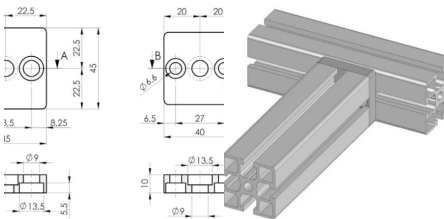

END PLATE 4040 BLACK

[Read More](#)

SKU: N/A

Price: $11.25 Ex GST

Categories: [Accessories](#), [Connecting end plates](#), [End Plates](#), [T Slot profile and accessories](#), [T-Rax Cargo system](#)

Tags: [40 Series](#), [4040](#), [Clamping Plate](#), [End Plate](#), [M6](#), [M8](#), [T-Rax Cargo System](#), [T-Slot accessories](#)