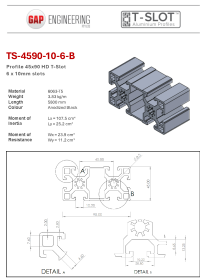

PROFILE 45X90 10MM SLOT ANODISED BLACK

Price per meter

Product Code: TS-4590-10-6-B

Colour: Anodised Black

Bar Length: 5800 mm

[Read More](#)

SKU: N/A

Price: $75.60 Ex GST per Meter

Categories: [45 Series](#), [T slot Aluminium Profiles](#), [T Slot profile and accessories](#)

Tags: [10mm Slot](#), [45 Series](#), [4590](#), [Aluminium Extrusion](#), [T-Rax Cargo System](#), [T-Slot](#)

PROFILE 45X90 10MM SLOT ANODISED CLEAR

Price per meter

Product Code: TS-4590-10-6

Colour: Natural anodised

Bar Length: 5800 mm

[Read More](#)

SKU: N/A

Price: $72.60 Ex GST per Meter

Categories: [45 Series](#), [T slot Aluminium Profiles](#), [T Slot profile and accessories](#)

Tags: [10mm Slot](#), [45 Series](#), [4590](#), [Aluminium Extrusion](#), [T-Rax Cargo System](#), [T-Slot](#)