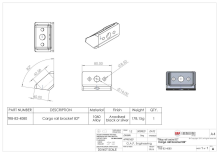

T-RAX® 8° CARGO RACK BRACKET - 40 SERIES

A sturdy solid aluminium corner component for the T-Rax cargo system anodised Matt black that can be used with 40x80 T-Slot extruded aluminium to create tough and light cargo rails

This bracket can mount directly to a flat surface or the end of a vertically placed length of 40x80 T-Slot aluminium extrusion

Anodized Black

TRB-8-4080

[Read More](#)

SKU: N/A

Price: $37.80 Ex GST

Categories: [Rack Brackets](#), [T Slot profile and accessories](#), [T-Rax Brackets](#), [T-Rax Cargo system](#)

Tags: [40 Series](#), [Rack Bracket](#), [T-Rax Cargo System](#)