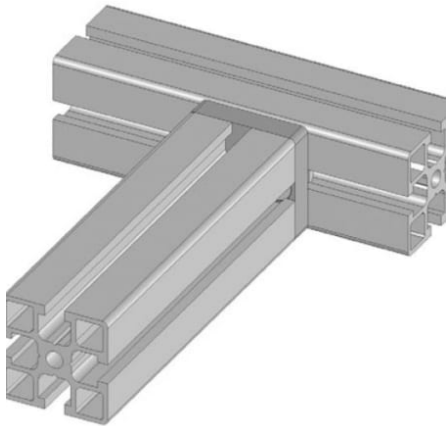

PRODUCT CATALOGUE

TABLE OF CONTENTS

Services 2

SERVICES

CLAMPING PLATE 3030

[Read More](#)

SKU: N/A

Price: \$3.71 Ex GST

Categories: [Accessories](#), [Connecting end plates](#), [End Plates](#), [Support accessories](#), [T Slot profile and accessories](#)

Tags: [40 Series](#), [4040](#), [Clamping Plate](#), [End Plate](#), [M8](#), [T-Rax Cargo System](#), [T-Slot accessories](#)