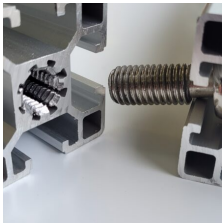

PROFILE 45X90 10MM SLOT ANODISED BLACK

Price per meter

Product Code: TS-4590-10-6-B

Colour: Anodised Black

Bar Length: 5800 mm

[Read More](#)

SKU: N/A

Price: $75.60 Ex GST per Meter

Categories: [45 Series](#), [T slot Aluminium Profiles](#), [T Slot profile and accessories](#)

Tags: [10mm Slot](#), [45 Series](#), [4590](#), [Aluminium Extrusion](#), [T-Rax Cargo System](#), [T-Slot](#)

PROFILE 45X90 10MM SLOT ANODISED CLEAR

Price per meter

Product Code: TS-4590-10-6

Colour: Natural anodised

Bar Length: 5800 mm

[Read More](#)

SKU: N/A

Price: $72.60 Ex GST per Meter

Categories: [45 Series](#), [T slot Aluminium Profiles](#), [T Slot profile and accessories](#)

Tags: [10mm Slot](#), [45 Series](#), [4590](#), [Aluminium Extrusion](#), [T-Rax Cargo System](#), [T-Slot](#)