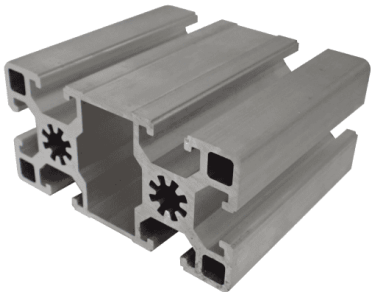

PROFILE 45X90 10MM SLOT ANODISED CLEAR

Price per meter

Product Code: TS-4590-10-6

Colour: Natural anodised

Bar Length: 5800 mm

[Read More](#)

SKU: N/A

Price: $72.60 Ex GST per Meter

Categories: [45 Series](#), [T slot Aluminium Profiles](#), [T Slot profile and accessories](#)

Tags: [10mm Slot](#), [45 Series](#), [4590](#), [Aluminium Extrusion](#), [T-Rax Cargo System](#), [T-Slot](#)