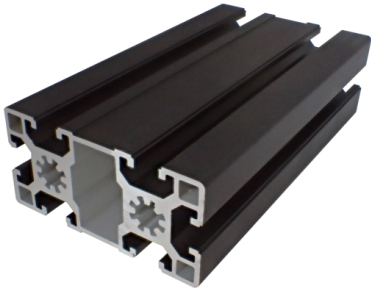

PROFILE 45X90 10MM SLOT ANODISED BLACK

Price per meter

Product Code: TS-4590-10-6-B

Colour: Anodised Black

Bar Length: 5800 mm

[Read More](#)

SKU: N/A

Price: $75.60 Ex GST per Meter

Categories: [45 Series](#), [T slot Aluminium Profiles](#), [T Slot profile and accessories](#)

Tags: [10mm Slot](#), [45 Series](#), [4590](#), [Aluminium Extrusion](#), [T-Rax Cargo System](#), [T-Slot](#)