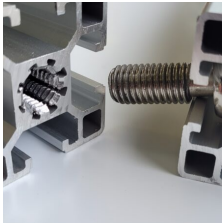

PROFILE 45X90 10MM SLOT ANODISED BLACK

Price per meter

Product Code: TS-4590-10-6-B

Colour: Anodised Black

Bar Length: 5800 mm

[Read More](#)

SKU: N/A

Price: $75.60 Ex GST per Meter

Categories: [45 Series](#), [T slot Aluminium Profiles](#), [T Slot profile and accessories](#)

Tags: [10mm Slot](#), [45 Series](#), [4590](#), [Aluminium Extrusion](#), [T-Rax Cargo System](#), [T-Slot](#)

PROFILE 45X90 10MM SLOT ANODISED CLEAR

Price per meter

Product Code: TS-4590-10-6

Colour: Natural anodised

Bar Length: 5800 mm

[Read More](#)

SKU: N/A

Price: $72.60 Ex GST per Meter

Categories: [45 Series](#), [T slot Aluminium Profiles](#), [T Slot profile and accessories](#)

Tags: [10mm Slot](#), [45 Series](#), [4590](#), [Aluminium Extrusion](#), [T-Rax Cargo System](#), [T-Slot](#)