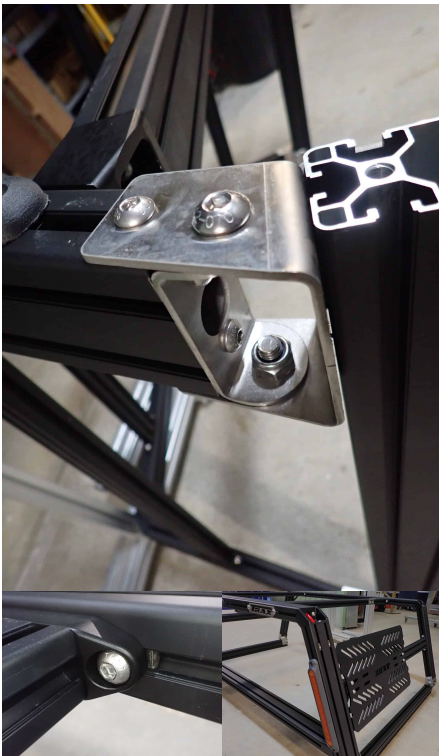

T-RAX® MOUNTING BRACKET FOR JEEP GLADIATOR

A sturdy stainless steel component for the T-Rax cargo system that can be used with 40x80 T-Slot extruded aluminium to create tough and light cargo rails

This bracket mounts directly to a Jeep Gladiator tub that has been fitted with an inner mounting track

Folded Stainless steel

4534.00039

[Read More](#)

SKU: N/A

Price: $58.00 Ex GST

Categories: [Rack Brackets](#), [T Slot profile and accessories](#), [T-Rax Brackets](#), [T-Rax Cargo system](#)

Tags: [Rack Bracket](#), [T-Rax Cargo System](#)