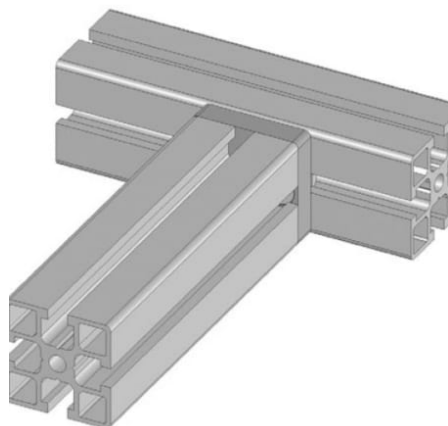

PRODUCT CATALOGUE

TABLE OF CONTENTS

Connecting end plates 2

CONNECTING END PLATES

These plates are connected to the end of the profile to create a strong and versatile connection that can be easily relocated if required. Stylish and robust they provide a cost effective solution that reduces the amount of drilling required

CLAMPING PLATE 3030

[Read More](#)

SKU: N/A

Price: \$3.71 Ex GST

Categories: [Accessories](#), [Connecting end plates](#), [End Plates](#), [Support accessories](#), [T Slot profile and accessories](#)

Tags: [40 Series](#), [4040](#), [Clamping Plate](#), [End Plate](#), [M8](#), [T-Rax Cargo System](#), [T-Slot accessories](#)

CLAMPING PLATE 4545

[Read More](#)

SKU: N/A

Price: \$4.32 Ex GST

Categories: [Accessories](#), [Connecting end plates](#), [End Plates](#), [Support accessories](#), [T Slot profile and accessories](#)

Tags: [40 Series](#), [4040](#), [Clamping Plate](#), [End Plate](#), [M12](#), [M6](#), [T-Rax Cargo System](#), [T-Slot accessories](#)