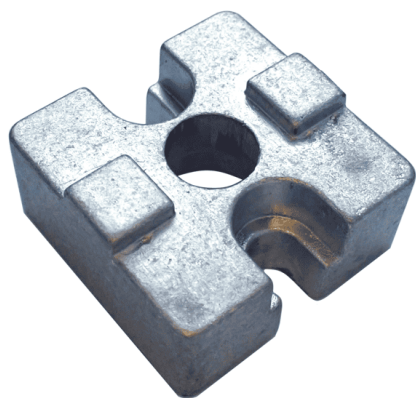

PRODUCT CATALOGUE

TABLE OF CONTENTS

Connecting end plates 2

CONNECTING END PLATES

These plates are connected to the end of the profile to create a strong and versatile connection that can be easily relocated if required. Stylish and robust they provide a cost effective solution that reduces the amount of drilling required

CLAMPING PLATE 3030

[Read More](#)

SKU: N/A

Price: \$3.71 Ex GST

Categories: [Accessories](#), [Connecting end plates](#), [End Plates](#), [Support accessories](#), [T Slot profile and accessories](#)

Tags: [40 Series](#), [4040](#), [Clamping Plate](#), [End Plate](#), [M8](#), [T-Rax Cargo System](#), [T-Slot accessories](#)

CLAMPING PLATE 4545

[Read More](#)

SKU: N/A

Price: \$4.32 Ex GST

Categories: [Accessories](#), [Connecting end plates](#), [End Plates](#), [Support accessories](#), [T Slot profile and accessories](#)

Tags: [40 Series](#), [4040](#), [Clamping Plate](#), [End Plate](#), [M12](#), [M6](#), [T-Rax Cargo System](#), [T-Slot accessories](#)