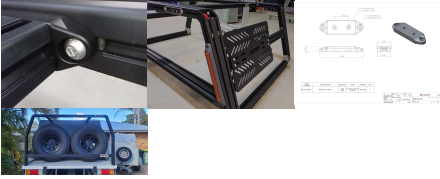

T-RAX® 40X40 END PLATE-2-BLACK

horizontal bar mounting bracket

Anodized black -machined aluminium

TREP2-4040

[Read More](#)

SKU: N/A

Price: $16.07 Ex GST

Categories: [Connecting end plates](#), [End Plates](#), [Mounting Plates and Clamps](#), [T Slot profile and accessories](#), [T-Rax Cargo system](#)

Tags: [40 Series](#), [4080](#), [Black](#), [End Plate](#), [M6](#), [M8](#), [T-Rax Cargo System](#)