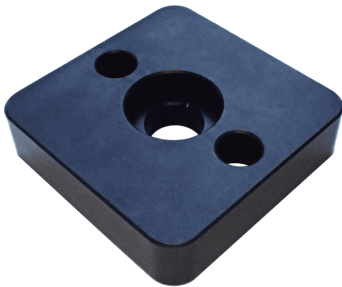

PRODUCT CATALOGUE

TABLE OF CONTENTS

Connecting end plates 2

CONNECTING END PLATES

These plates are connected to the end of the profile to create a strong and versatile connection that can be easily relocated if required. Stylish and robust they provide a cost effective solution that reduces the amount of drilling required

CLAMPING PLATE 4545

[Read More](#)

SKU: N/A

Price: \$4.32 Ex GST

Categories: [Accessories](#), [Connecting end plates](#), [End Plates](#), [Support accessories](#), [T Slot profile and accessories](#)

Tags: [40 Series](#), [4040](#), [Clamping Plate](#), [End Plate](#), [M12](#), [M6](#), [T-Rax Cargo System](#), [T-Slot accessories](#)

END PLATE 4040 BLACK

[Read More](#)

SKU: N/A

Price: \$11.25 Ex GST

Categories: [Accessories](#), [Connecting end plates](#), [End Plates](#), [T Slot profile and accessories](#), [T-Rax Cargo system](#)

Tags: [40 Series](#), [4040](#), [Clamping Plate](#), [End Plate](#), [M6](#), [M8](#), [T-Rax Cargo System](#), [T-Slot accessories](#)

T-RAX® 30X60 END PLATE BLACK

horizontal bar mounting bracket

Anodized black machined aluminium

TR-EP-3060

[Read More](#)

SKU: N/A

Price: \$19.73 Ex GST

Categories: [Connecting end plates](#), [End Plates](#), [T Slot profile and accessories](#), [T-Rax Cargo system](#)