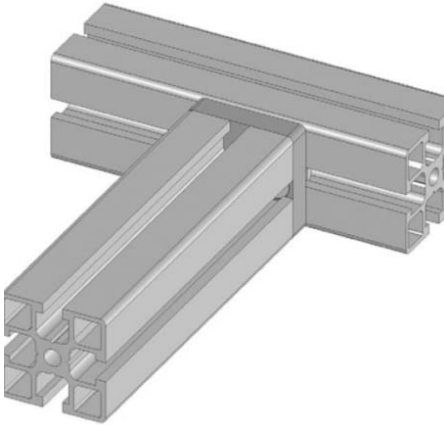

PRODUCT CATALOGUE

TABLE OF CONTENTS

Connecting end plates 2

CONNECTING END PLATES

These plates are connected to the end of the profile to create a strong and versatile connection that can be easily relocated if required. Stylish and robust they provide a cost effective solution that reduces the amount of drilling required

CLAMPING PLATE 4545

[Read More](#)

SKU: N/A

Price: \$4.32 Ex GST

Categories: [Accessories](#), [Connecting end plates](#), [End Plates](#), [Support accessories](#), [T Slot profile and accessories](#)

Tags: [40 Series](#), [4040](#), [Clamping Plate](#), [End Plate](#), [M12](#), [M6](#), [T-Rax Cargo System](#), [T-Slot accessories](#)

END PLATE 4040 BLACK

[Read More](#)

SKU: N/A

Price: \$11.25 Ex GST

Categories: [Accessories](#), [Connecting end plates](#), [End Plates](#), [T Slot profile and accessories](#), [T-Rax Cargo system](#)

Tags: [40 Series](#), [4040](#), [Clamping Plate](#), [End Plate](#), [M6](#), [M8](#), [T-Rax Cargo System](#), [T-Slot accessories](#)

T-RAX® 30X60 END PLATE BLACK

horizontal bar mounting bracket

Anodized black machined aluminium

TR-EP-3060

[Read More](#)

SKU: N/A

Price: \$19.73 Ex GST

Categories: [Connecting end plates](#), [End Plates](#), [T Slot profile and accessories](#), [T-Rax Cargo system](#)