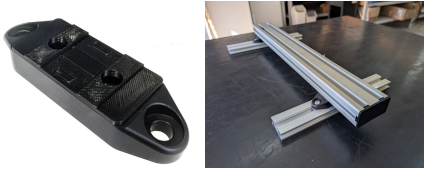

Tag: [T-Rax Cargo System](#)

MOUNTING PLATE PAIR FOR 40MM QUICKFIST RUBBER CLAMP

T-Rax quickfist 22 mounting plate pair

QFB-40-TRax

Stainless steel

This price is for a pair of quickfist rubber clamp brackets

horizontal bar mounting bracket

Anodized black machined aluminium

TR-EP-3060

[Read More](#)

SKU: N/A

Price: \$2.50 Ex GST

Categories: [Connecting end plates](#), [End Plates](#), [T Slot profile and accessories](#), [T-Rax Cargo system](#)

Tags: [30 Series](#), [3060](#), [End Plate](#), [T-Rax Cargo System](#)

T-RAX® 40X40 END PLATE-2-BLACK

horizontal bar mounting bracket

Anodized black -machined aluminium

TREP2-4040

[Read More](#)

SKU: N/A

Price: \$16.07 Ex GST