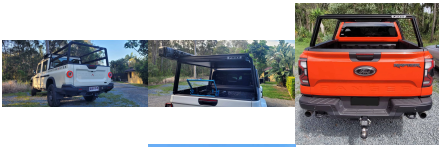

Tags: [40 Series](#), [4080](#), [Rack Bracket](#), [T-Rax Cargo System](#)

T-RAX® 20° CARGO RACK BRACKET - 30 SERIES

A sturdy solid aluminium corner component for the T-Rax cargo system anodised Matt black that can be used with 30x60T-Slot extruded aluminium to create tough and light cargo rails