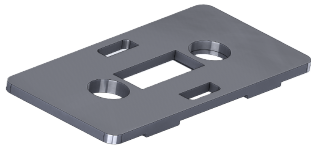

Tag: [T-Rax Cargo System](#)

MOUNTING PLATE PAIR FOR 40MM QUICKFIST RUBBER CLAMP

T-Rax quickfist 22 mounting plate pair

QFB-40-TRax

Stainless steel

This price is for a pair of quickfist rubber clamp brackets

Tags: [40 Series](#), [Rack Bracket](#), [T-Rax Cargo System](#)

T-RAX® 30X60 END PLATE BLACK

horizontal bar mounting bracket

Anodized black machined aluminium

TR-EP-3060

[Read More](#)

SKU: N/A

Price: \$19.73 Ex GST

Categories: [Connecting end plates](#), [End Plates](#), [T Slot profile and accessories](#), [T-Rax Cargo system](#)

Tags: [30 Series](#), [3060](#), [End Plate](#), [T-Rax Cargo System](#)

T-RAX® 30X60 SIDE MOUNT SPACER