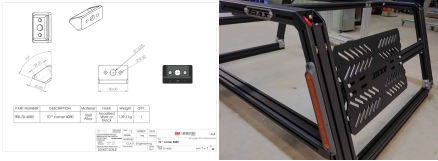

T-RAX® 70° CARGO RACK BRACKET - 40 SERIES

T-Rax upper bar mounting bracket

Anodized black machined aluminium

TRB-70-4080

[Read More](#)

SKU: N/A

Price: $33.62 Ex GST

Categories: [Rack Brackets](#), [T Slot profile and accessories](#), [T-Rax Brackets](#), [T-Rax Cargo system](#)

Tags: [40 Series](#), [Rack Bracket](#), [T-Rax Cargo System](#)