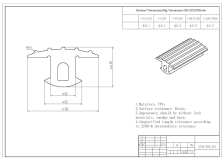

ACCESSORIES

T-Rax cargo rail system accessories are easily relocatable and can be used in many different applications for versatile off-road cargo solutions.

ANTI SLIP SURFACE GRIP 30 SERIES

2729.006.002

Plain anti-slip strip

Price per meter

[Read More](#)

SKU: N/A

Price: $3.60 Ex GST

Categories: [Accessories](#), [Caps and covers](#), [Finishing accessories](#), [Slot covers](#), [T Slot profile and accessories](#), [T-Rax Cargo system](#)

Tags: [30 Series](#), [rubber strip](#), [Slot Cover](#), [T-Slot accessories](#)