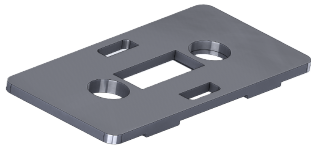

T-RAX® 30X60 SIDE MOUNT SPACER

horizontal bar mounting bracket

Anodized black machined aluminium

TR-EP-3060

[Read More](#)

SKU: N/A

Price: $2.50 Ex GST

Categories: [Connecting end plates](#), [End Plates](#), [T Slot profile and accessories](#), [T-Rax Cargo system](#)

Tags: [30 Series](#), [3060](#), [End Plate](#), [T-Rax Cargo System](#)

T-RAX® 40X40 END PLATE-2-BLACK

horizontal bar mounting bracket

Anodized black -machined aluminium

TREP2-4040

[Read More](#)

SKU: N/A

Price: $16.07 Ex GST

Categories: [Connecting end plates](#), [End Plates](#), [Mounting Plates and Clamps](#), [T Slot profile and accessories](#), [T-Rax Cargo system](#)

Tags: [40 Series](#), [4080](#), [Black](#), [End Plate](#), [M6](#), [M8](#), [T-Rax Cargo System](#)