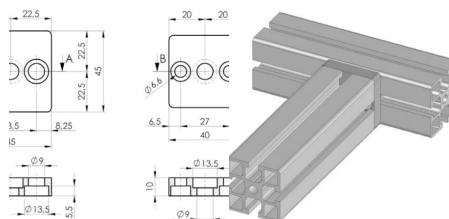

## MOUNTING PLATE PAIR FOR 22MM QUICKFIST RUBBER CLAMP

T-Rax quickfist 22 mounting plate pair

QFB-25-TRax

Stainless steel

This price is for a pair of quickfist rubber clamp brackets

[Read More](#)

**SKU:** N/A