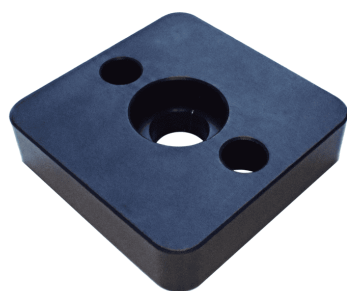

END PLATE 4040 BLACK

[Read More](#)

SKU: N/A

Price: $11.25 Ex GST

Categories: [Accessories](#), [Connecting end plates](#), [End Plates](#), [T Slot profile and accessories](#), [T-Rax Cargo system](#)

Tags: [40 Series](#), [4040](#), [Clamping Plate](#), [End Plate](#), [M6](#), [M8](#), [T-Rax Cargo System](#), [T-Slot accessories](#)