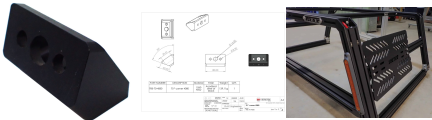

T-Rax upper bar mounting bracket

Anodized black or silver machined aluminium

TRB-70-3060

[Read More](#)

SKU: N/A

Price: $23.63 Ex GST

Categories: [Rack Brackets](#), [T Slot profile and accessories](#), [T-Rax Brackets](#), [T-Rax Cargo system](#)

Tags: [30 Series](#), [Rack Bracket](#), [T-Rax Cargo System](#)