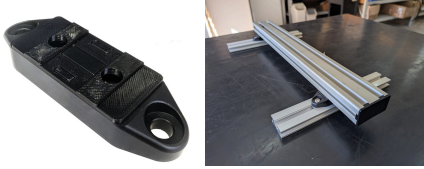

T-RAX® 30X60 SIDE MOUNT SPACER

horizontal bar mounting bracket

Anodized black machined aluminium

TR-EP-3060

[Read More](#)

SKU: N/A

Price: $2.50 Ex GST

Categories: [Connecting end plates](#), [End Plates](#), [T Slot profile and accessories](#), [T-Rax Cargo system](#)

Tags: [30 Series](#), [3060](#), [End Plate](#), [T-Rax Cargo System](#)