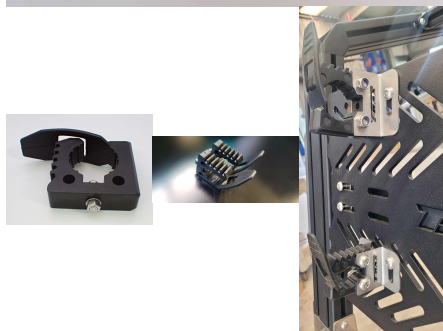

ROOF RACK SPACER

[Read More](#)

SKU: N/A

Price: $8.00 Ex GST

Categories: [Accessories](#), [Accessories](#), [Support accessories](#), [T Slot profile and accessories](#)

Tag: [T-Slot accessories](#)