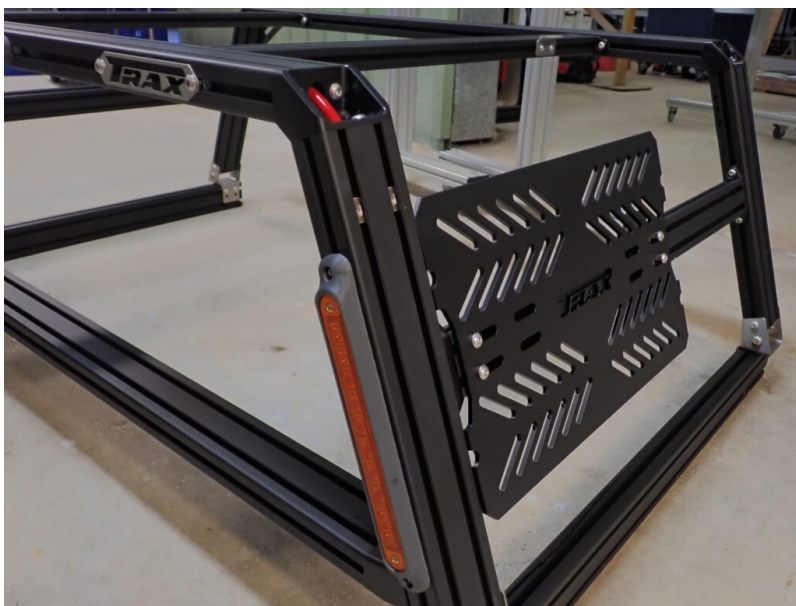

PRODUCT CATALOGUE

TABLE OF CONTENTS

Accessories 2

ACCESSORIES

T-Rax cargo rail system accessories are easily relocatable and can be used in many different applications for versatile off-road cargo solutions.

ROOF RACK SPACER

[Read More](#)

SKU: N/A

Price: \$8.00 Ex GST

Categories: [Accessories](#), [Accessories](#), [Support accessories](#), [T Slot profile and accessories](#)

Tag: [T-Slot accessories](#)

T-RAX® MOLLE PLATE (MODULAR LIGHTWEIGHT LOAD-CARRYING EQUIPMENT)

INDEX

R

Roof Rack Spacer 2

T

T-Rax® MOLLE plate (Modular Lightweight Load-carrying Equipment) 3