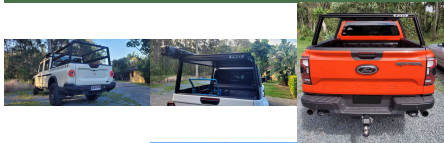

T-RAX CROSS RAIL MOUNTING END PLATE 40X80

horizontal bar mounting bracket

Anodized black machined aluminium

TR-EP2-1080B

[Read More](#)

SKU: N/A

Price: $19.28 Ex GST

Categories: [End Plates](#), [Mounting Plates and Clamps](#), [T Slot profile and accessories](#), [T-Rax Brackets](#), [T-Rax Cargo system](#)

Tags: [40 Series](#), [4080](#), [Rack Bracket](#), [T-Rax Cargo System](#)