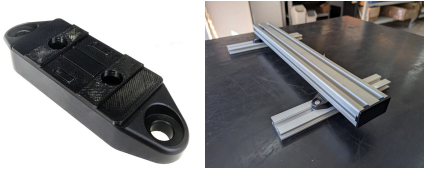

PRODUCT CATALOGUE

TABLE OF CONTENTS

End Plates	2
-------------------------	----------

END PLATES

T-Rax cargo system cross-rail mounting brackets are easily relocatable and can be used in many different applications for versatile off-road cargo solutions.

Categories: [Connecting end plates](#), [End Plates](#), [T Slot profile and accessories](#), [T-Rax Cargo system](#)

Tags: [30 Series](#), [3060](#), [End Plate](#), [T-Rax Cargo System](#)

T-RAX® 30X60 SIDE MOUNT SPACER

horizontal bar mounting bracket

Anodized black machined aluminium

TR-EP-3060

[Read More](#)

SKU: N/A

Price: \$2.50 Ex GST

Categories: [Connecting end plates](#), [End Plates](#), [T Slot profile and accessories](#), [T-Rax Cargo system](#)

Tags: [30 Series](#), [3060](#), [End Plate](#), [T-Rax Cargo System](#)

T-RAX® 40X40 END PLATE-2-BLACK

horizontal bar mounting bracket

Anodized black -machined aluminium

TREP2-4040

[Read More](#)

SKU: N/A

Price: \$16.07 Ex GST