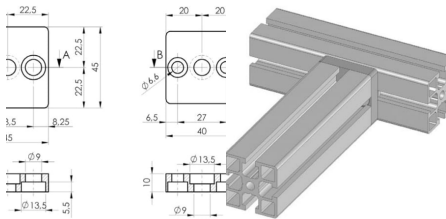

END PLATE 4040 BLACK

[Read More](#)

SKU: N/A

Price: $11.25 Ex GST per Meter

Categories: [Accessories](#), [Connecting end plates](#), [End Plates](#), [Support accessories](#), [T slot Aluminium Profiles](#), [T Slot profile and accessories](#), [T-Rax Cargo system](#)

Tags: [40 Series](#), [4040](#), [Clamping Plate](#), [End Plate](#), [M6](#), [M8](#), [T-Rax Cargo System](#), [T-Slot accessories](#)