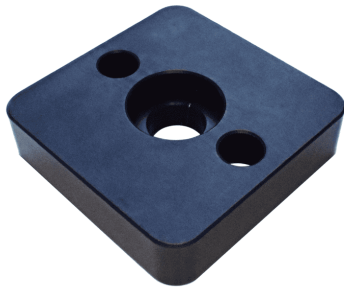

PRODUCT CATALOGUE

TABLE OF CONTENTS

End Plates	2
-------------------------	----------

END PLATES

T-Rax cargo system cross-rail mounting brackets are easily relocatable and can be used in many different applications for versatile off-road cargo solutions.

END PLATE 4040 BLACK

[Read More](#)

SKU: N/A

Price: \$11.25 Ex GST

Categories: [Accessories](#), [Connecting end plates](#), [End Plates](#), [T Slot profile and accessories](#), [T-Rax Cargo system](#)

Tags: [40 Series](#), [4040](#), [Clamping Plate](#), [End Plate](#), [M6](#), [M8](#), [T-Rax Cargo System](#), [T-Slot accessories](#)

T-RAX CROSS RAIL MOUNTING END PLATE 40X80

horizontal bar mounting bracket

Anodized black machined aluminium

TR-EP2-1080B

[Read More](#)

SKU: N/A

Price: \$19.28 Ex GST

Categories: [End Plates](#), [Mounting Plates and Clamps](#), [T Slot profile and accessories](#), [T-Rax Cargo system](#)

Tags: [40 Series](#), [4080](#), [Rack Bracket](#), [T-Rax Cargo System](#)

T-RAX® 30X60 END PLATE BLACK

horizontal bar mounting bracket

Anodized black machined aluminium

TR-EP-3060

[Read More](#)

SKU: N/A

Price: \$19.73 Ex GST