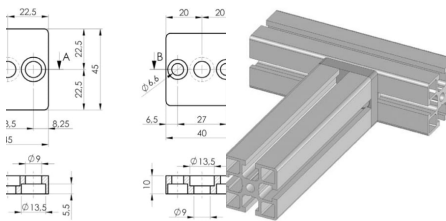

PRODUCT CATALOGUE

TABLE OF CONTENTS

End Plates	2
-------------------------	----------

END PLATES

T-Rax cargo system cross-rail mounting brackets are easily relocatable and can be used in many different applications for versatile off-road cargo solutions.

T-RAX CROSS RAIL MOUNTING END PLATE 40X80

horizontal bar mounting bracket

Anodized black machined aluminium

TR-EP2-1080B

[Read More](#)

SKU: N/A

Price: \$19.28 Ex GST

Categories: [End Plates](#), [Mounting Plates and Clamps](#), [T Slot profile and accessories](#), [T-Rax Cargo system](#)