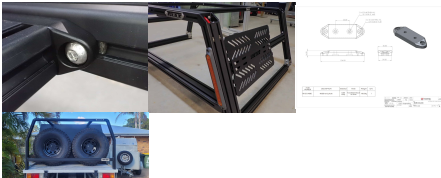

T-RAX® 30X60 END PLATE BLACK

horizontal bar mounting bracket

Anodized black machined aluminium

TR-EP-3060

[Read More](#)

SKU: N/A

Price: $19.73 Ex GST

Categories: [Connecting end plates](#), [End Plates](#), [T Slot profile and accessories](#), [T-Rax Cargo system](#)

Tags: [30 Series](#), [3060](#), [End Plate](#), [T-Rax Cargo System](#)