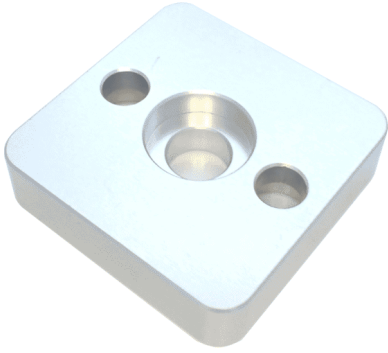

PRODUCT CATALOGUE

TABLE OF CONTENTS

End Plates 2

END PLATES

T-Rax cargo system cross-rail mounting brackets are easily relocatable and can be used in many different applications for versatile off-road cargo solutions.

END PLATE 4040 BLACK

[Read More](#)

SKU: N/A

Price: \$11.25 Ex GST per Meter

Categories: [Accessories](#), [Connecting end plates](#), [End Plates](#), [Support accessories](#), [T slot Aluminium Profiles](#), [T Slot profile and accessories](#), [T-Rax Cargo system](#)

Tags: [40 Series](#), [4040](#), [Clamping Plate](#), [End Plate](#), [M6](#), [M8](#), [T-Rax Cargo System](#), [T-Slot accessories](#)

END PLATE 4040 SILVER

[Read More](#)

SKU: N/A

Price: \$11.25 Ex GST

Categories: [Accessories](#), [Connecting end plates](#), [End Plates](#), [End Plates](#), [Support accessories](#), [T Slot profile and accessories](#), [T-Rax Cargo system](#)

Tags: [40 Series](#), [4040](#), [Clamping Plate](#), [End Plate](#), [M6](#), [M8](#), [T-Rax Cargo System](#), [T-Slot accessories](#)