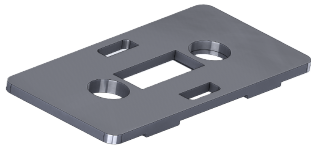

PRODUCT CATALOGUE

TABLE OF CONTENTS

End Plates	2
-------------------------	----------

END PLATES

T-Rax cargo system cross-rail mounting brackets are easily relocatable and can be used in many different applications for versatile off-road cargo solutions.

T-RAX CROSS RAIL MOUNTING END PLATE 40X80

horizontal bar mounting bracket

Anodized black machined aluminium

TR-EP2-1080B

[Read More](#)

SKU: N/A

Price: \$19.28 Ex GST

Categories: [End Plates](#), [Mounting Plates and Clamps](#), [T Slot profile and accessories](#), [T-Rax Cargo system](#)

Tags: [40 Series](#), [4080](#), [Rack Bracket](#), [T-Rax Cargo System](#)

T-RAX® 30X60 END PLATE BLACK

horizontal bar mounting bracket

Anodized black machined aluminium

TR-EP-3060

[Read More](#)

SKU: N/A

Price: \$19.73 Ex GST

Categories: [Connecting end plates](#), [End Plates](#), [T Slot profile and accessories](#), [T-Rax Cargo system](#)

Tags: [30 Series](#), [3060](#), [End Plate](#), [T-Rax Cargo System](#)

T-RAX® 30X60 SIDE MOUNT SPACER