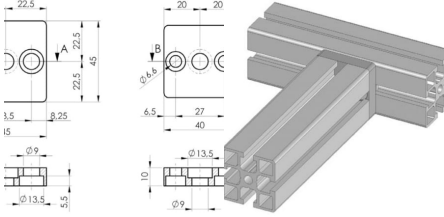

PRODUCT CATALOGUE

TABLE OF CONTENTS

End Plates 2

END PLATES

T-Rax cargo system cross-rail mounting brackets are easily relocatable and can be used in many different applications for versatile off-road cargo solutions.

Tags: [40 Series](#), [4040](#), [Clamping Plate](#), [End Plate](#), [M6](#), [M8](#), [T-Rax Cargo System](#), [T-Slot accessories](#)

END PLATE 4040 SILVER

[Read More](#)

SKU: N/A

Price: \$11.25 Ex GST

Categories: [Accessories](#), [Connecting end plates](#), [End Plates](#), [End Plates](#), [Support accessories](#), [T Slot profile and accessories](#), [T-Rax Cargo system](#)

Tags: [40 Series](#), [4040](#), [Clamping Plate](#), [End Plate](#), [M6](#), [M8](#), [T-Rax Cargo System](#), [T-Slot accessories](#)