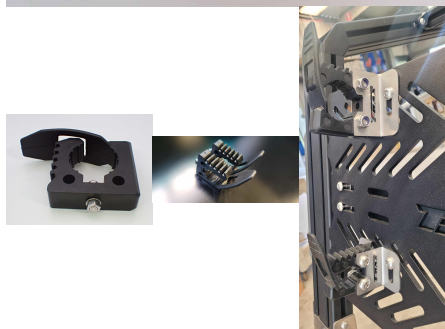

QUICK FIST RUBBER CLAMP SET 30-50MM

T-Rax quickfist 40

QFRC-40-TRax

UV stabilised rubber

This price is for a pair of quickfist rubber clamps

[Read More](#)

SKU: N/A

Price: $29.57 Ex GST

Categories: [Mounting Plates and Clamps](#), [T Slot profile and accessories](#), [T-Rax Cargo system](#)

Tag: [T-Rax Cargo System](#)