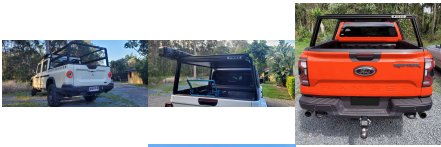

T-RAX CROSS RAIL MOUNTING END PLATE 40X80

horizontal bar mounting bracket

Anodized black machined aluminium

TR-EP2-1080B

[Read More](#)

SKU: N/A

Price: $19.28 Ex GST

Categories: [End Plates](#), [Mounting Plates and Clamps](#), [T Slot profile and accessories](#), [T-Rax Cargo system](#)

Tags: [40 Series](#), [4080](#), [Rack Bracket](#), [T-Rax Cargo System](#)